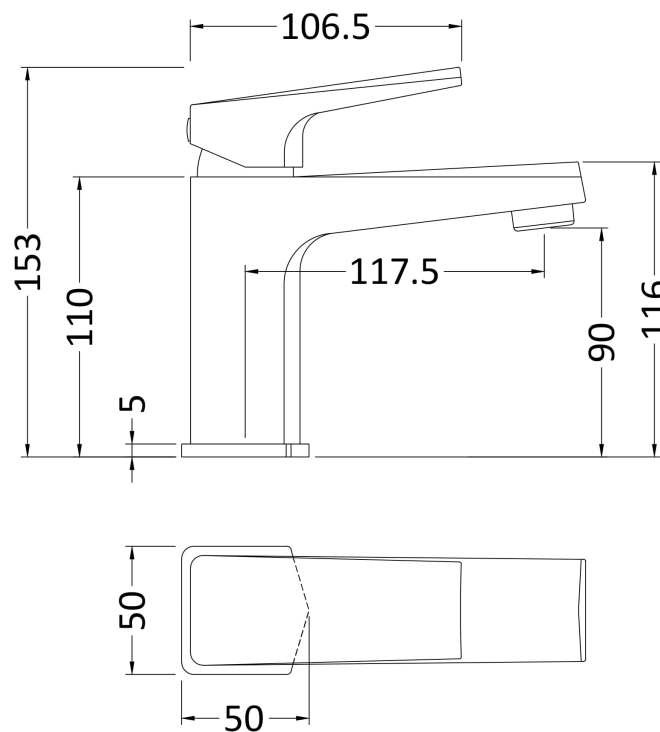

### Product Dimensions

Height (mm):	153
Width (mm):	50
Depth (mm):	155
Length (mm):	
Nett Weight (kg):	1.52

### Packaging Dimensions

Height (mm):	210
Width (mm):	120
Depth (mm):	160
Gross Weight (kg):	1.52

### Outer Box Dimensions (If Applicable)

Height (mm):	100
Width (mm):	195
Depth (mm):	170
Length (mm):	

Gross Weight (kg):	
Barcode:	5055275883037

Flow Rates: (Litres Per Min)	0.1 bar: 3	0.5 bar: 7.1	1 bar: 10.3	2 bar: 14.7	3 bar: 18.2
Pipe Size:	15 mm (1/2" Bsp)				
Pipe Centres:	N/A				