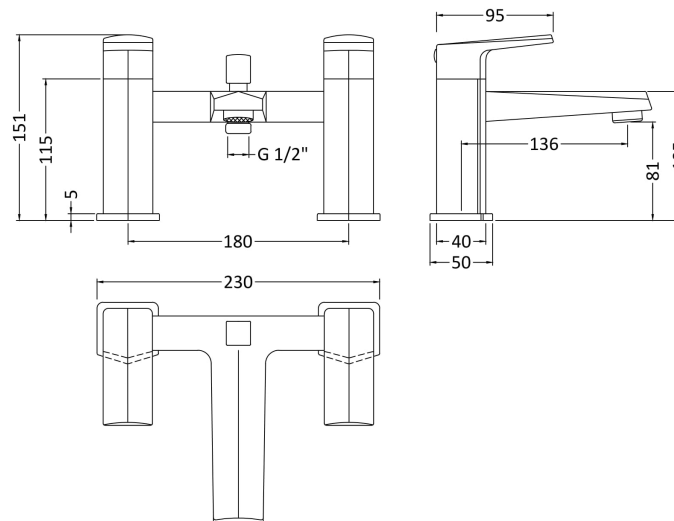

Sales Code: HDY304

Description: Hardy Bsm

Product Dimensions

Height (mm):	151
Width (mm):	230
Depth (mm):	151
Length (mm):	
Nett Weight (kg):	2.93

Packaging Dimensions

Height (mm):	170
Width (mm):	250
Depth (mm):	225
Gross Weight (kg):	2.93

Packaging Data

Box Colour:	White Cardboard Box
Box Qty:	0
Label Size:	0 x 0
Label Colour:	White Label
Label Qty:	0

Outer Box Dimensions (If Applicable)

Height (mm):	185
Width (mm):	255
Depth (mm):	175
Length (mm):	
Gross Weight (kg):	
Barcode:	5055275883013

Product Details

Country of Origin:	China
Fitting Instruction:	Yes
Product Material:	Brass/ABS
Control Type:	Manual
Waste Included:	Waste Not Included
Waste Type:	Not Applicable
WRAS Approval: No	Approval No: N/A
Valve/Cartridge Type:	1/4 Turn Ceramic Disc
Colour/Finish:	Chrome
Mount Type:	Deck
Operating Pressure (bar):	0.2

Flow Rates: (Litres Per Min) 0.1 bar: 5.7 0.5 bar: 13.4 1 bar: 19.4 2 bar: 27.5 3 bar: 34

Pipe Size: 22 mm (3/4" Bsp)

Pipe Centres: 175 mm