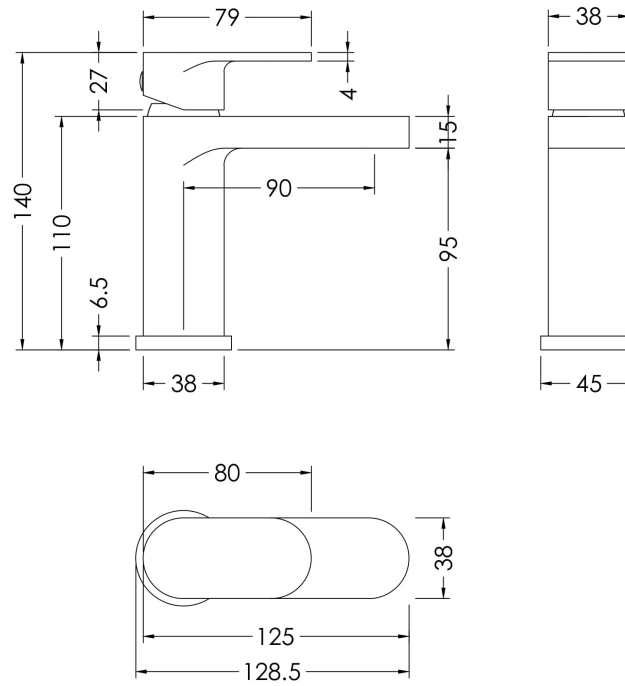

Sales Code: BIN315

Description: Binsey Mini Basin Mixer (P/B Waste)

Product Dimensions

Height (mm):	140
Width (mm):	45
Depth (mm):	125
Length (mm):	
Nett Weight (kg):	1.37

Packaging Dimensions

Height (mm):	95
Width (mm):	225
Depth (mm):	275
Gross Weight (kg):	1.37

Packaging Data

Box Colour:	White Cardboard Box
Box Qty:	0
Label Size:	0 x 0
Label Colour:	White Label
Label Qty:	0

Outer Box Dimensions (If Applicable)

Height (mm):	500
Width (mm):	480
Depth (mm):	295
Length (mm):	
Gross Weight (kg):	
Barcode:	5056211898771

Product Details

Country of Origin:	China
Fitting Instruction:	Yes
Product Material:	Brass
Control Type:	Manual
Waste Included:	Waste Included
Waste Type:	Push Button
WRAS Approval: No	Approval No: N/A
Valve/Cartridge Type:	Single Lever Cartridge
Colour/Finish:	Chrome
Mount Type:	Deck
Operating Pressure (bar):	0.2
Flow Rates: (Litres Per Min) 0.1 bar: 2.5 0.5 bar: 6.9 1 bar: 10 2 bar: 14.4 3 bar: 17.7	
Pipe Size:	1/2"
Pipe Centres:	N/A