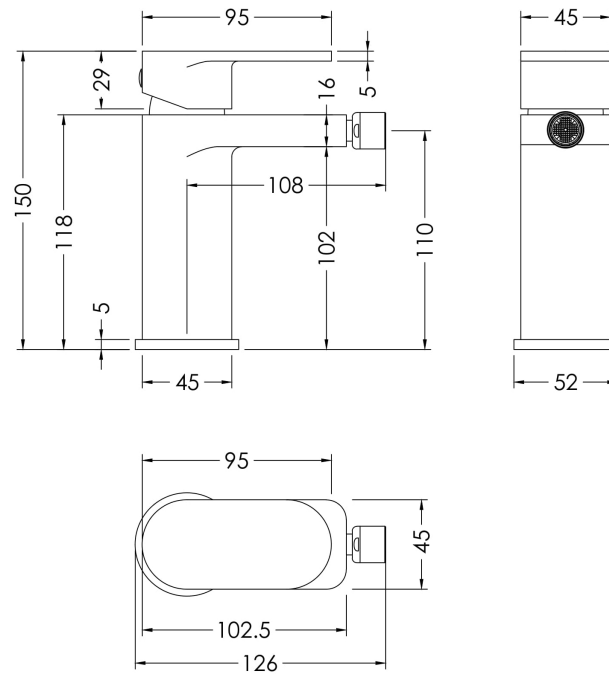

### Product Dimensions

Height (mm):	150
Width (mm):	52
Depth (mm):	102
Length (mm):	
Nett Weight (kg):	1.54

### Packaging Dimensions

Height (mm):	95
Width (mm):	245
Depth (mm):	275
Gross Weight (kg):	1.54

### Outer Box Dimensions (If Applicable)

Height (mm):	500
Width (mm):	540
Depth (mm):	300
Length (mm):	
Gross Weight (kg):	
Barcode:	5056211898795

Flow Rates: (Litres Per Min)	0.1 bar: 1.4	0.5 bar: 4	1 bar: 5.8	2 bar: 8.5	3 bar: 10.5
Pipe Size:	1/2"				
Pipe Centres:	N/A				