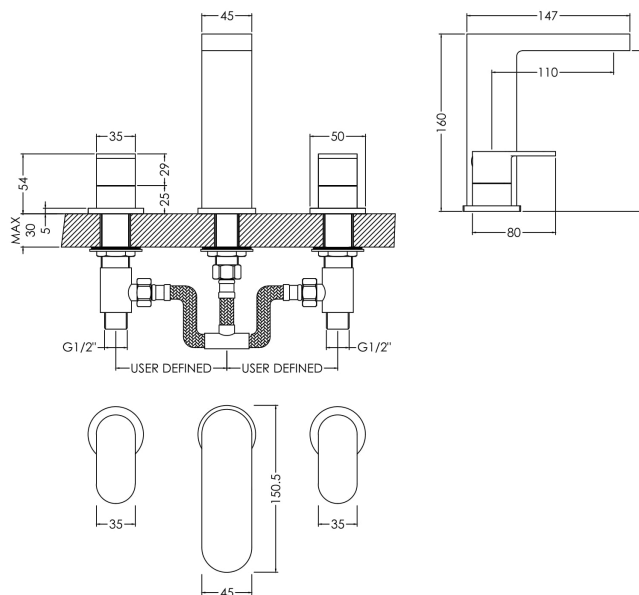

### Product Dimensions

Height (mm):	160
Width (mm):	235
Depth (mm):	147
Length (mm):	
Nett Weight (kg):	2.68

### Packaging Dimensions

Height (mm):	155
Width (mm):	235
Depth (mm):	335
Gross Weight (kg):	2.68

### Outer Box Dimensions (If Applicable)

Height (mm):	510
Width (mm):	335
Depth (mm):	290
Length (mm):	

Gross Weight (kg):	
Barcode:	5056211898849

### Product Details

Country of Origin:	China
Fitting Instruction:	Yes
Product Material:	Brass
Control Type:	Manual
Waste Included:	Waste Included
Waste Type:	Pop-Up
WRAS Approval: No	Approval No: N/A
Valve/Cartridge Type:	1/4 Turn Ceramic Disc
Colour/Finish:	Chrome
Mount Type:	Deck
Operating Pressure (bar):	0.2