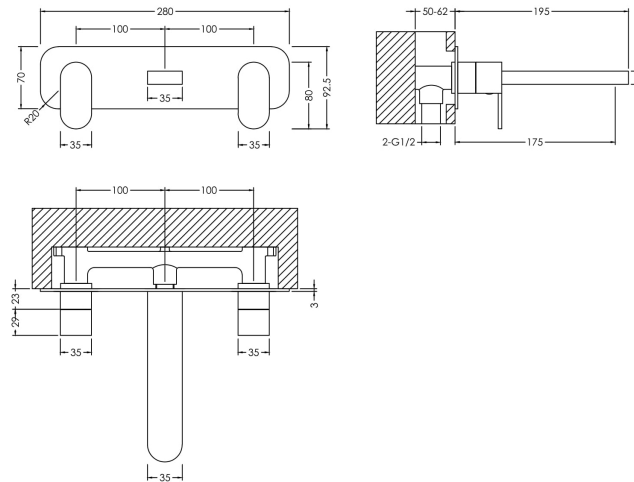

Sales Code: BIN350

Description: Binsey W/M 3Th Basin Mixer With Plate

**Product Dimensions**

Height (mm):	75
Width (mm):	280
Depth (mm):	193
Length (mm):	
Nett Weight (kg):	2.23

**Packaging Dimensions**

Height (mm):	115
Width (mm):	185
Depth (mm):	325
Gross Weight (kg):	2.23

**Packaging Data**

Box Colour:	White Cardboard Box
Box Qty:	0
Label Size:	0 x 0
Label Colour:	White Label
Label Qty:	0

**Outer Box Dimensions (If Applicable)**

Height (mm):	600
Width (mm):	390
Depth (mm):	340
Length (mm):	
Gross Weight (kg):	
Barcode:	5056211898832

**Product Details**

Country of Origin:	China
Fitting Instruction:	Yes
Product Material:	Brass
Control Type:	Manual
Waste Included:	Waste Not Included
Waste Type:	Not Applicable
WRAS Approval: No	Approval No: N/A
Valve/Cartridge Type:	1/4 Turn Ceramic Disc
Colour/Finish:	Chrome
Mount Type:	Wall
Operating Pressure (bar):	0.2
Flow Rates: (Litres Per Min)	0.1 bar: 3.4 0.5 bar: 8.7 1 bar: 12.6 2 bar: 18 3 bar: 20.8
Pipe Size:	1/2"
Pipe Centres:	100