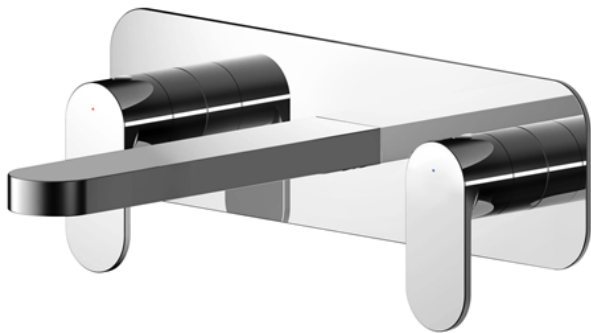

Sales Code: BIN350

Description: Binsey W/M 3Th Basin Mixer With Plate

**Product Dimensions**

Height (mm):	75
Width (mm):	280
Depth (mm):	193
Length (mm):	
Nett Weight (kg):	2.23

**Packaging Dimensions**

Height (mm):	115
Width (mm):	185
Depth (mm):	325
Gross Weight (kg):	2.23

**Packaging Data**

Box Colour:	White Cardboard Box
Box Qty:	0
Label Size:	0 x 0
Label Colour:	White Label
Label Qty:	0

**Outer Box Dimensions (If Applicable)**

Height (mm):	600
Width (mm):	390
Depth (mm):	340
Length (mm):	
Gross Weight (kg):	
Barcode:	5056211898832

**Product Details**

Country of Origin:	China
Fitting Instruction:	Yes
Product Material:	Brass
Control Type:	Manual
Waste Included:	Waste Not Included
Waste Type:	Not Applicable
WRAS Approval: No	Approval No: N/A
Valve/Cartridge Type:	1/4 Turn Ceramic Disc
Colour/Finish:	Chrome
Mount Type:	Wall
Operating Pressure (bar):	0.2
Flow Rates: (Litres Per Min)	0.1 bar: 3.4 0.5 bar: 8.7 1 bar: 12.6 2 bar: 18 3 bar: 20.8
Pipe Size:	1/2"
Pipe Centres:	100