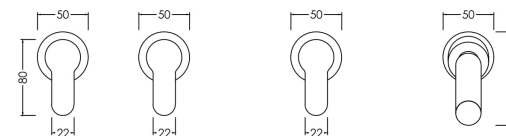

Sales Code: BIN334

Description: Binsey D/M 4Th Bsm No Spout

Product Dimensions

Height (mm):	54
Width (mm):	435
Depth (mm):	80
Length (mm):	
Nett Weight (kg):	2.63

Packaging Dimensions

Height (mm):	85
Width (mm):	390
Depth (mm):	460
Gross Weight (kg):	2.63

Packaging Data

Box Colour:	White Cardboard Box
Box Qty:	0
Label Size:	0 x 0
Label Colour:	White Label
Label Qty:	0

Outer Box Dimensions (If Applicable)

Height (mm):	470
Width (mm):	450
Depth (mm):	400
Length (mm):	
Gross Weight (kg):	
Barcode:	5056211898894

Product Details

Country of Origin:	China
Fitting Instruction:	Yes
Product Material:	Brass/ABS
Control Type:	Manual
Waste Included:	Waste Not Included
Waste Type:	Not Applicable
WRAS Approval: No	Approval No: N/A
Valve/Cartridge Type:	1/4 Turn Ceramic Disc
Colour/Finish:	Chrome
Mount Type:	Deck
Operating Pressure (bar):	2

Flow Rates: (Litres Per Min)	0.1 bar: 4.5	0.5 bar: 9.8	1 bar: 13.9	2 bar: 19.7	3 bar: 24
Pipe Size:	3/4"				
Pipe Centres:	150				