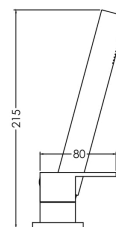

Sales Code: BIN334

Description: Binsey D/M 4Th Bsm No Spout

Product Dimensions

Height (mm):	54
Width (mm):	435
Depth (mm):	80
Length (mm):	
Nett Weight (kg):	2.63

Packaging Dimensions

Height (mm):	85
Width (mm):	390
Depth (mm):	460
Gross Weight (kg):	2.63

Packaging Data

Box Colour:	White Cardboard Box
Box Qty:	0
Label Size:	0 x 0
Label Colour:	White Label
Label Qty:	0

Outer Box Dimensions (If Applicable)

Height (mm):	470
Width (mm):	450
Depth (mm):	400
Length (mm):	
Gross Weight (kg):	
Barcode:	5056211898894

Product Details

Country of Origin:	China
Fitting Instruction:	Yes
Product Material:	Brass/ABS
Control Type:	Manual
Waste Included:	Waste Not Included
Waste Type:	Not Applicable
WRAS Approval: No	Approval No: N/A
Valve/Cartridge Type:	1/4 Turn Ceramic Disc
Colour/Finish:	Chrome
Mount Type:	Deck
Operating Pressure (bar):	2

Flow Rates: (Litres Per Min)	0.1 bar: 4.5	0.5 bar: 9.8	1 bar: 13.9	2 bar: 19.7	3 bar: 24
Pipe Size:	3/4"				
Pipe Centres:	150				