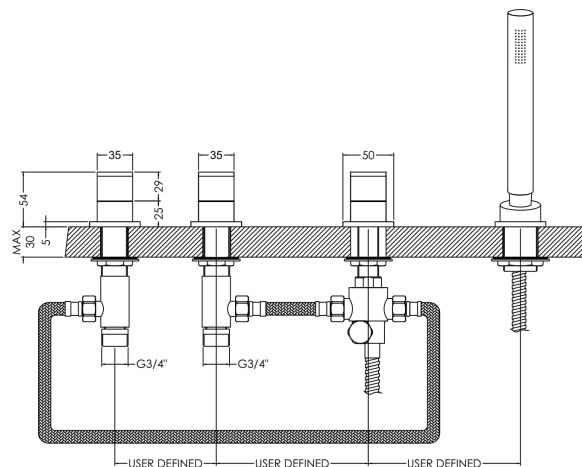

Sales Code: BIN334

Description: Binsey D/M 4Th Bsm No Spout

Product Dimensions

Height (mm):	54
Width (mm):	435
Depth (mm):	80
Length (mm):	
Nett Weight (kg):	2.63

Packaging Dimensions

Height (mm):	85
Width (mm):	390
Depth (mm):	460
Gross Weight (kg):	2.63

Packaging Data

Box Colour:	White Cardboard Box
Box Qty:	0
Label Size:	0 x 0
Label Colour:	White Label
Label Qty:	0

Outer Box Dimensions (If Applicable)

Height (mm):	470
Width (mm):	450
Depth (mm):	400
Length (mm):	
Gross Weight (kg):	
Barcode:	5056211898894

Product Details

Country of Origin:	China
Fitting Instruction:	Yes
Product Material:	Brass/ABS
Control Type:	Manual
Waste Included:	Waste Not Included
Waste Type:	Not Applicable
WRAS Approval: No	Approval No: N/A
Valve/Cartridge Type:	1/4 Turn Ceramic Disc
Colour/Finish:	Chrome
Mount Type:	Deck
Operating Pressure (bar):	2

Flow Rates: (Litres Per Min)	0.1 bar: 4.5	0.5 bar: 9.8	1 bar: 13.9	2 bar: 19.7	3 bar: 24
Pipe Size:	3/4"				
Pipe Centres:	150				