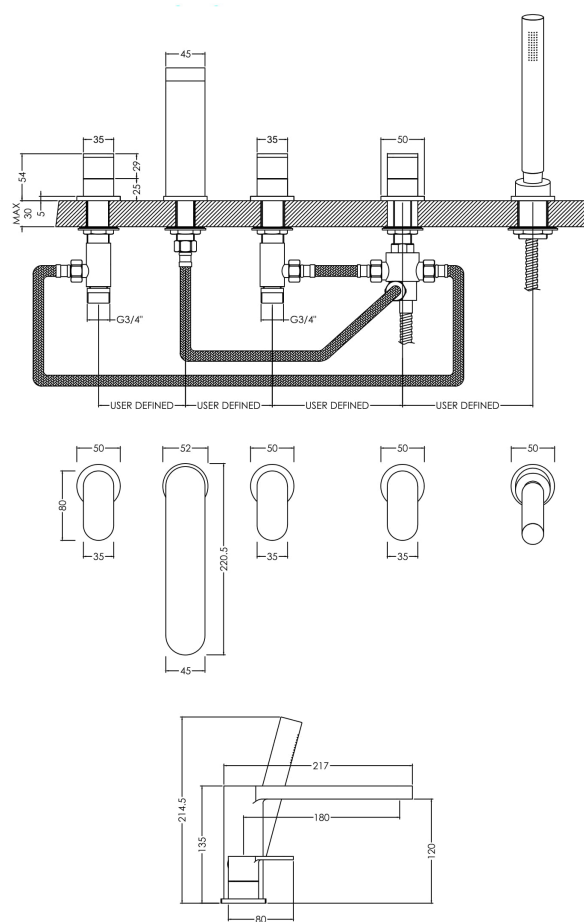

### Product Dimensions

Height (mm):	135
Width (mm):	535
Depth (mm):	217
Length (mm):	
Nett Weight (kg):	3.98

### Packaging Dimensions

Height (mm):	85
Width (mm):	425
Depth (mm):	460
Gross Weight (kg):	3.98

### Outer Box Dimensions (If Applicable)

Height (mm):	450
Width (mm):	475
Depth (mm):	445
Length (mm):	
Gross Weight (kg):	

Barcode: 5056211898887

Flow Rates: (Litres Per Min) 0.1 bar: 3.7 0.5 bar: 10.1 1 bar: 14.7 2 bar: 21.1 3 bar: 26.1

Pipe Size: 3/4"

Pipe Centres: 150