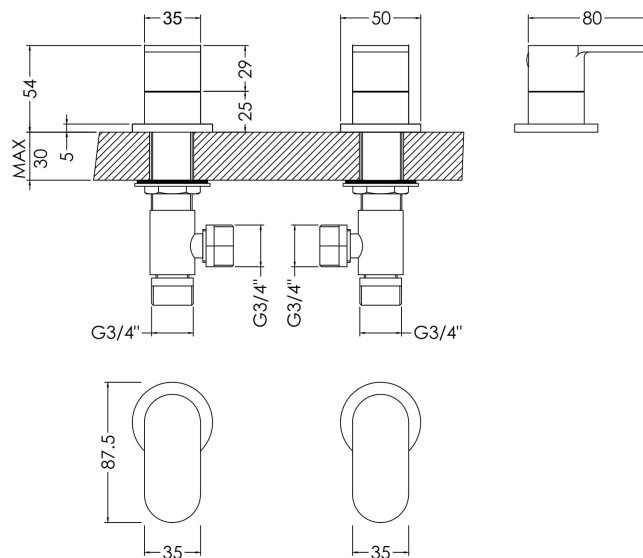

Sales Code: BIN308

Description: Binsey 3/4" Side Valves

Product Dimensions

| | |
|-------------------|------|
| Height (mm): | 54 |
| Width (mm): | 35 |
| Depth (mm): | 80 |
| Length (mm): | |
| Nett Weight (kg): | 1.32 |

Packaging Dimensions

| | |
|--------------------|------|
| Height (mm): | 95 |
| Width (mm): | 175 |
| Depth (mm): | 230 |
| Gross Weight (kg): | 1.32 |

Packaging Data

| | |
|---------------|---------------------|
| Box Colour: | White Cardboard Box |
| Box Qty: | 0 |
| Label Size: | 0 x 0 |
| Label Colour: | White Label |
| Label Qty: | 0 |

Outer Box Dimensions (If Applicable)

| | |
|--------------------|---------------|
| Height (mm): | 500 |
| Width (mm): | 380 |
| Depth (mm): | 250 |
| Length (mm): | |
| Gross Weight (kg): | |
| Barcode: | 5056211898931 |

| | | | | | |
|------------------------------|--------------|---------------|-----------|-------------|-------------|
| Flow Rates: (Litres Per Min) | 0.1 bar: 8.1 | 0.5 bar: 18.3 | 1 bar: 26 | 2 bar: 36.9 | 3 bar: 45.4 |
| Pipe Size: | 3/4" | | | | |
| Pipe Centres: | N/A | | | | |