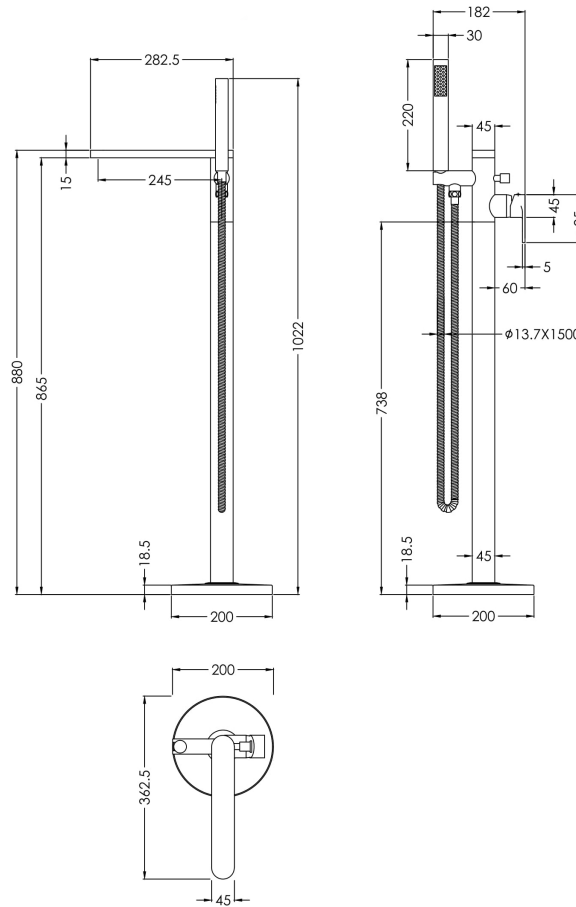

Sales Code: BIN321

Description: Binsey Freestanding Bsm

Product Dimensions

Height (mm):	880
Width (mm):	200
Depth (mm):	360
Length (mm):	
Nett Weight (kg):	6.17

Packaging Dimensions

Height (mm):	250
Width (mm):	400
Depth (mm):	980
Gross Weight (kg):	6.17

Packaging Data

Box Colour:	White Cardboard Box
Box Qty:	0
Label Size:	0 x 0
Label Colour:	White Label
Label Qty:	0

Outer Box Dimensions (If Applicable)

Height (mm):	250
Width (mm):	400
Depth (mm):	980
Length (mm):	

Gross Weight (kg):	
Barcode:	5056211898924

Product Details

Country of Origin:	China
Fitting Instruction:	Yes
Product Material:	Brass/ABS
Control Type:	Manual
Waste Included:	Waste Not Included
Waste Type:	Not Applicable
WRAS Approval: No	Approval No: N/A
Valve/Cartridge Type:	Single Lever Cartridge
Colour/Finish:	Chrome
Mount Type:	Floor Standing
Operating Pressure (bar):	3

Flow Rates: (Litres Per Min)	0.1 bar: N/A 0.5 bar: N/A 1 bar: 11.3 2 bar: 16.6 3 bar: 20.5
Pipe Size:	1/2"
Pipe Centres:	N/A