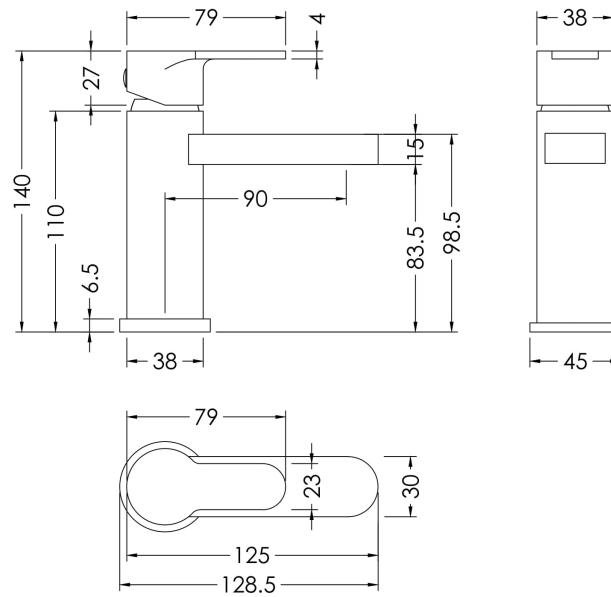

Sales Code: ARV315

Description: Arvan Mini Basin Mixer (P/B Waste)

Product Dimensions

Height (mm):	140
Width (mm):	45
Depth (mm):	125
Length (mm):	
Nett Weight (kg):	1.29

Packaging Dimensions

Height (mm):	95
Width (mm):	265
Depth (mm):	275
Gross Weight (kg):	1.29

Packaging Data

Box Colour:	White Cardboard Box
Box Qty:	0
Label Size:	0 x 0
Label Colour:	White Label
Label Qty:	0

Outer Box Dimensions (If Applicable)

Height (mm):	500
Width (mm):	480
Depth (mm):	295
Length (mm):	

Gross Weight (kg):	
Barcode:	5056211898481

Product Details

Country of Origin:	China
Fitting Instruction:	Yes
Product Material:	Brass
Control Type:	Manual
Waste Included:	Waste Included
Waste Type:	Push Button
WRAS Approval: No	Approval No: N/A
Valve/Cartridge Type:	Single Lever Cartridge
Colour/Finish:	Chrome
Mount Type:	Deck
Operating Pressure (bar):	0.2

Flow Rates: (Litres Per Min) 0.1 bar: 2.6 0.5 bar: 6.7 1 bar: 9.7 2 bar: 14 3 bar: 17.3

Pipe Size: 1/2"

Pipe Centres: N/A