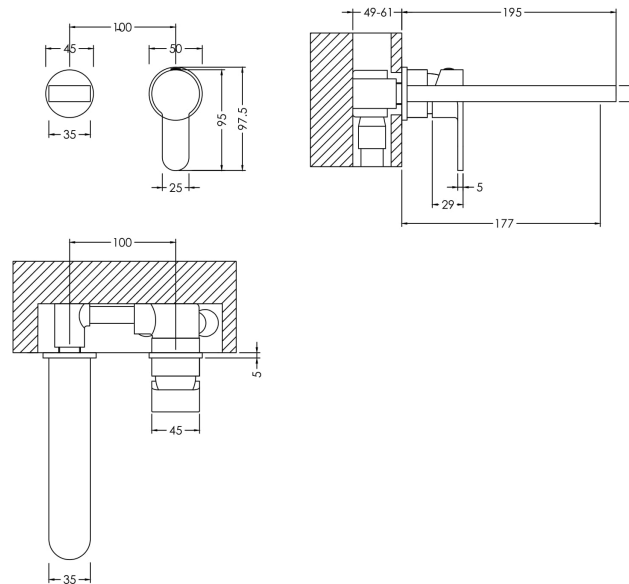

Sales Code: ARV381

Description: Arvan W/M 2Th Basin Mixer

Product Dimensions

Height (mm):	95
Width (mm):	147
Depth (mm):	195
Length (mm):	
Nett Weight (kg):	1.62

Packaging Dimensions

Height (mm):	115
Width (mm):	205
Depth (mm):	250
Gross Weight (kg):	1.62

Packaging Data

Box Colour:	White Cardboard Box
Box Qty:	0
Label Size:	0 x 0
Label Colour:	White Label
Label Qty:	0

Outer Box Dimensions (If Applicable)

Height (mm):	600
Width (mm):	435
Depth (mm):	265
Length (mm):	
Gross Weight (kg):	
Barcode:	5056211898511

Product Details

Country of Origin:	China
Fitting Instruction:	Yes
Product Material:	Brass
Control Type:	Manual
Waste Included:	Waste Not Included
Waste Type:	Not Applicable
WRAS Approval: No	Approval No: N/A
Valve/Cartridge Type:	Single Lever Cartridge
Colour/Finish:	Chrome
Mount Type:	Wall
Operating Pressure (bar):	0.2
Flow Rates: (Litres Per Min)	0.1 bar: 2.3 0.5 bar: 6.3 1 bar: 9.2 2 bar: 13.1 3 bar: 16.1
Pipe Size:	1/2"
Pipe Centres:	100