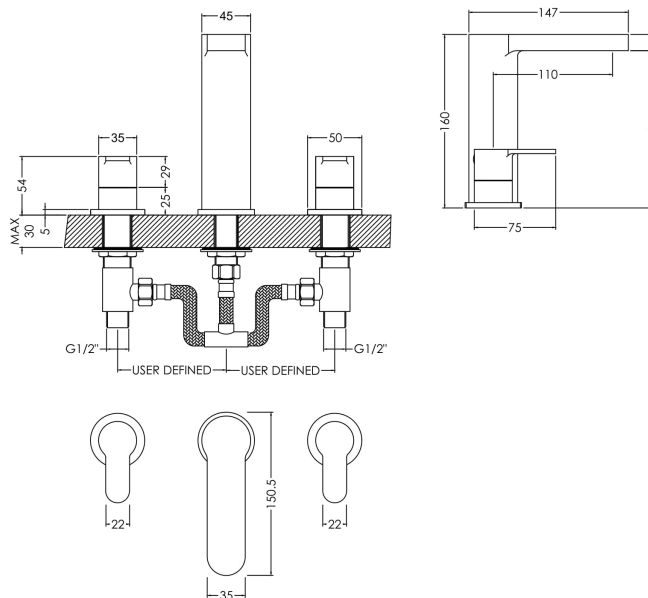

Sales Code: ARV337

Description: Arvan D/M 3Th Basin Mixer P/Up Waste

Product Dimensions

Height (mm):	160
Width (mm):	250
Depth (mm):	147
Length (mm):	
Nett Weight (kg):	1.95

Packaging Dimensions

Height (mm):	155
Width (mm):	245
Depth (mm):	335
Gross Weight (kg):	1.95

Packaging Data

Box Colour:	White Cardboard Box
Box Qty:	0
Label Size:	0 x 0
Label Colour:	White Label
Label Qty:	0

Outer Box Dimensions (If Applicable)

Height (mm):	510
Width (mm):	335
Depth (mm):	290
Length (mm):	

Gross Weight (kg):	
Barcode:	5056211898559

Product Details

Country of Origin:	China
Fitting Instruction:	Yes
Product Material:	Brass
Control Type:	Manual
Waste Included:	Waste Included
Waste Type:	Pop-Up
WRAS Approval: No	Approval No: N/A
Valve/Cartridge Type:	1/4 Turn Ceramic Disc
Colour/Finish:	Chrome
Mount Type:	Deck
Operating Pressure (bar):	0.2

Flow Rates: (Litres Per Min)	0.1 bar: 2.8	0.5 bar: 8.4	1 bar: 12.4	2 bar: 18.1	3 bar: 22.4
Pipe Size:	1/2"				
Pipe Centres:	100				