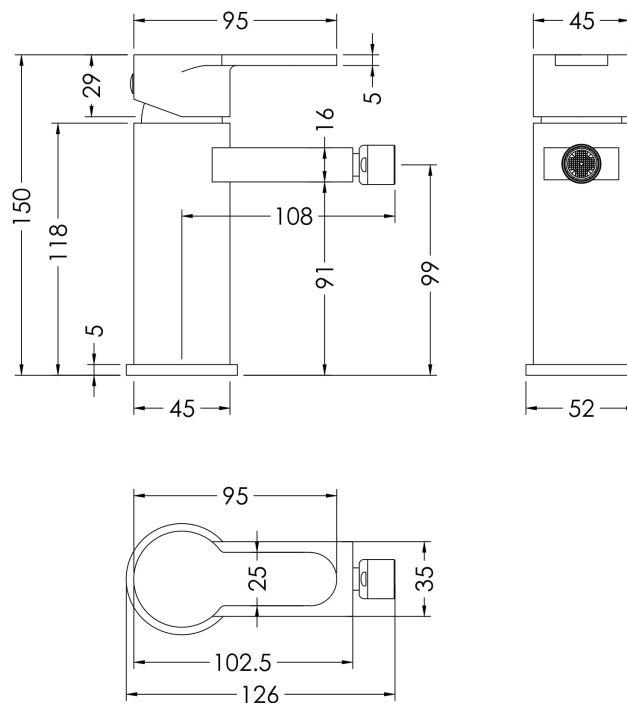

### Product Dimensions

Height (mm):	150
Width (mm):	52
Depth (mm):	130
Length (mm):	
Nett Weight (kg):	1.42

### Packaging Dimensions

Height (mm):	95
Width (mm):	245
Depth (mm):	275
Gross Weight (kg):	1.42

### Outer Box Dimensions (If Applicable)

Height (mm):	500
Width (mm):	540
Depth (mm):	300
Length (mm):	
Gross Weight (kg):	
Barcode:	5056211898504

Flow Rates: (Litres Per Min)	0.1 bar: 1.7	0.5 bar: 4.3	1 bar: 6.2	2 bar: 9	3 bar: 11.1
Pipe Size:	1/2"				
Pipe Centres:	N/A				