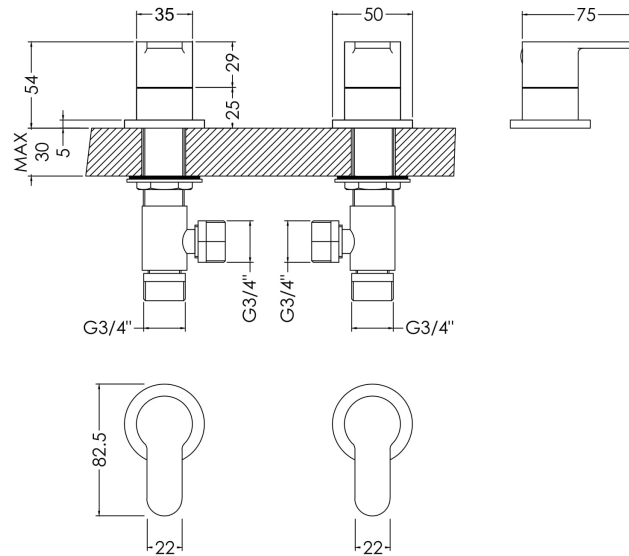

Sales Code: ARV308

Description: Arvan 3/4" Side Valves

Product Dimensions

Height (mm):	54
Width (mm):	35
Depth (mm):	75
Length (mm):	
Nett Weight (kg):	1.28

Packaging Dimensions

Height (mm):	95
Width (mm):	175
Depth (mm):	230
Gross Weight (kg):	1.28

Packaging Data

Box Colour:	White Cardboard Box
Box Qty:	0
Label Size:	0 x 0
Label Colour:	White Label
Label Qty:	0

Outer Box Dimensions (If Applicable)

Height (mm):	500
Width (mm):	380
Depth (mm):	250
Length (mm):	

Gross Weight (kg):	
Barcode:	5056211898641

Product Details

Country of Origin:	China
Fitting Instruction:	Yes
Product Material:	Brass
Control Type:	Manual
Waste Included:	Waste Not Included
Waste Type:	Not Applicable
WRAS Approval: No	Approval No: N/A
Valve/Cartridge Type:	1/4 Turn Ceramic Disc
Colour/Finish:	Chrome
Mount Type:	Deck
Operating Pressure (bar):	0.5

Flow Rates: (Litres Per Min)	0.1 bar: 8.1	0.5 bar: 18.3	1 bar: 26	2 bar: 36.9	3 bar: 45.4
Pipe Size:	3/4"				
Pipe Centres:	N/A				