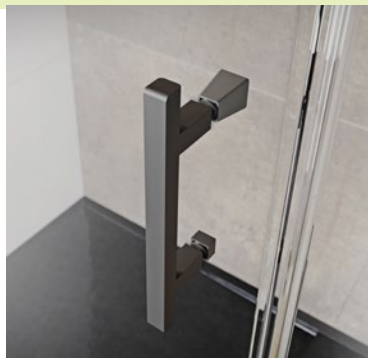

Pivot Door

900 x 900 Corner Fitting
Pivot Door: N2F913CS
Side Panel: N2R913S
Roman Low Level Tray: RLT9
Shower Basket: RSB07

Outward Opening

“ A minimalist design with its frameless look presenting inclusivity for all users with its low threshold ”

Features and Benefits

- ~~~~~
- Glass Height 1950mm
- ~~~~~
- Height to top of pivot tube 1967mm
- ~~~~~
- Bright Silver or Black frame
- ~~~~~
- Chromed brass machined components
- ~~~~~
- Chromed brass feature handle
- ~~~~~
- Low profile PVC seals
- ~~~~~
- 20mm of adjustment in each profile
- ~~~~~
- No top rail
- ~~~~~
- Full length pivoting tube
- ~~~~~
- Side Panels supplied with optional bracing
- ~~~~~
- Outward opening only
- ~~~~~
- Compatible trays available
- ~~~~~

900 Alcove Fitting

- Pivot Door: N2F913S
- Roman Low Level Tray: RLT90
- Shower Basket: RSB07
- Black Grid Mirror: MIR02

Alcove Fitting Add your preferred colour letter to codes

Enclosure Size (mm)	Description	Adjustment (mm)	Door Aperture (mm)	Door Code	Cost ex VAT	Cost inc VAT
760	Door	710 - 750	600	N2F7613	£734.15	£880.98
800	Door	750 - 790	640	N2F813	£734.15	£880.98
900	Door	850 - 890	740	N2F913	£791.37	£949.65