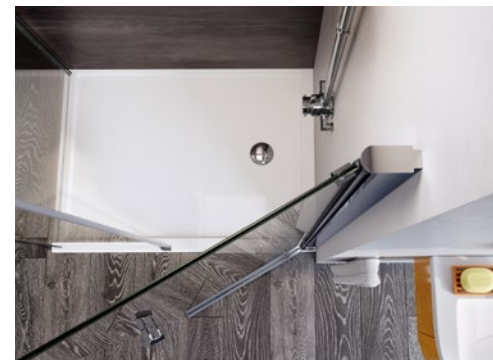

Alcove Fitting Add your preferred colour letter to codes

Enclosure Size (mm)	Description	Adjustment (mm)	Door Aperture (mm)	Door Code	Cost ex VAT	Cost inc VAT
760	Door	710 - 750	600	N2F7613	£734.15	£880.98
800	Door	750 - 790	640	N2F813	£734.15	£880.98
900	Door	850 - 890	740	N2F913	£791.37	£949.65

Corner Fitting Add your preferred colour letter to codes

Enclosure Size (mm)	Description	Adjustment (mm)	Aperture (mm)	Door Code	Cost ex VAT	Cost inc VAT
760	Door	715 - 735	630	N2F7613C	£734.15	£880.98
800	Door	755 - 775	670	N2F813C	£734.15	£880.98
900	Door	855 - 875	770	N2F913C	£791.37	£949.65
760	Side Panel	715 - 735	-	N2R7613	£475.11	£570.13
800	Side Panel	755 - 775	-	N2R813	£475.11	£570.13
900	Side Panel	855 - 875	-	N2R913	£514.27	£617.13

Colour options for hardware:

Compatible Trays	Page
Roman Anti-Slip Trays	82 - 83
Roman Infinity Trays	84 - 85
Roman Low Level Trays	88 - 89