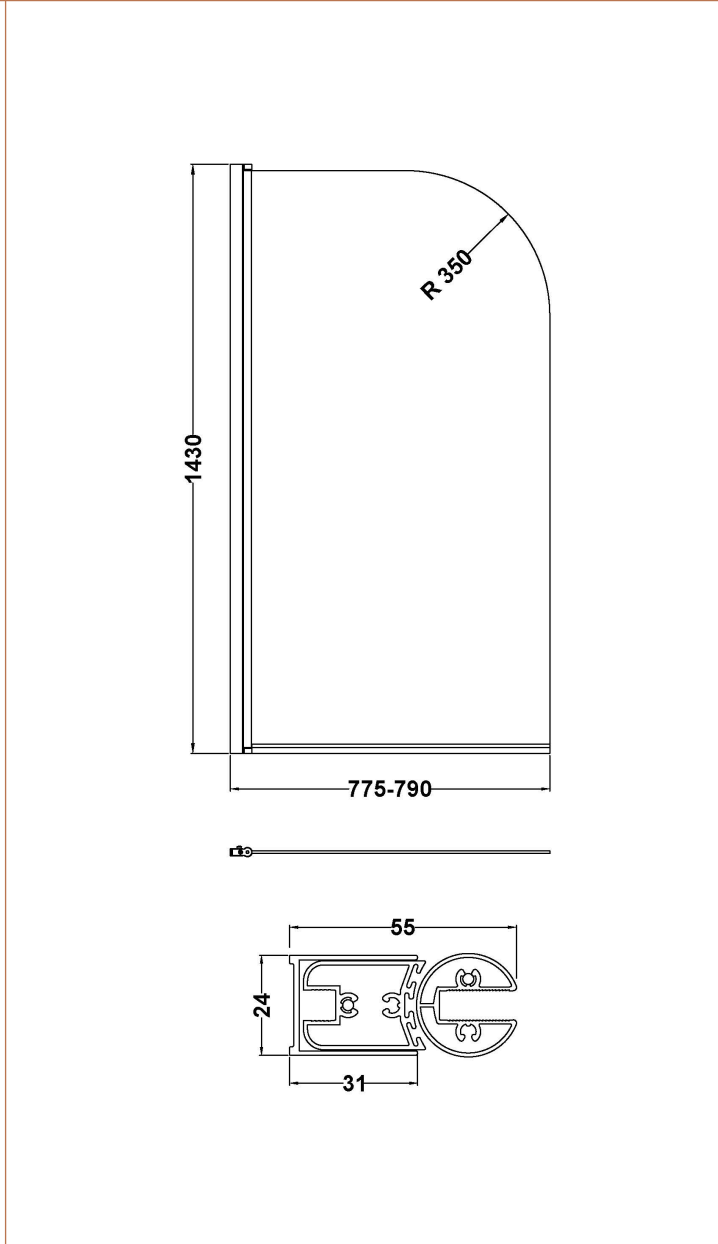

Sales Code: NSS1

Description: Round Bath Screen (6)

Product Dimensions

Height (mm):	1435
Width (mm):	785
Depth (mm):	38
Nett Weight (kg):	17

Packaging Dimensions

Height (mm):	50
Width (mm):	800
Length (mm):	1440
Gross Weight (kg):	17.4

Packaging Data

Box Colour:	Brown Cardboard Box - Printed
Box Qty:	1
Label Size:	x
Label Colour:	Not Applicable
Label Qty:	0

Outer Box Dimensions (If Applicable)

Height (mm):	
Width (mm):	
Depth (mm):	
Length (mm):	
Gross Weight (kg):	
Barcode:	5055146192664

Product Details

Country of Origin:	China
Fitting Instruction:	No
CE Approval:	Yes
Profile Material:	Aluminium
Profile Finish:	Polished Chrome
Adjustments (mm):	775mm-790mm
Entry Width (mm):	N/A
Swing In Dim (mm):	700mm
Swing Out Dim (mm):	700mm
Radius (mm):	Not Applicable
Glass Thickness (mm):	6
Easy Fit:	No
Easy Clean:	No
Handle Style:	Not Applicable
Handle Material:	Not Applicable
Enclosure Design:	Frameless
Wheel Type:	Not Applicable
Support Bar Included:	Support Bar Not Included
Extras:	None