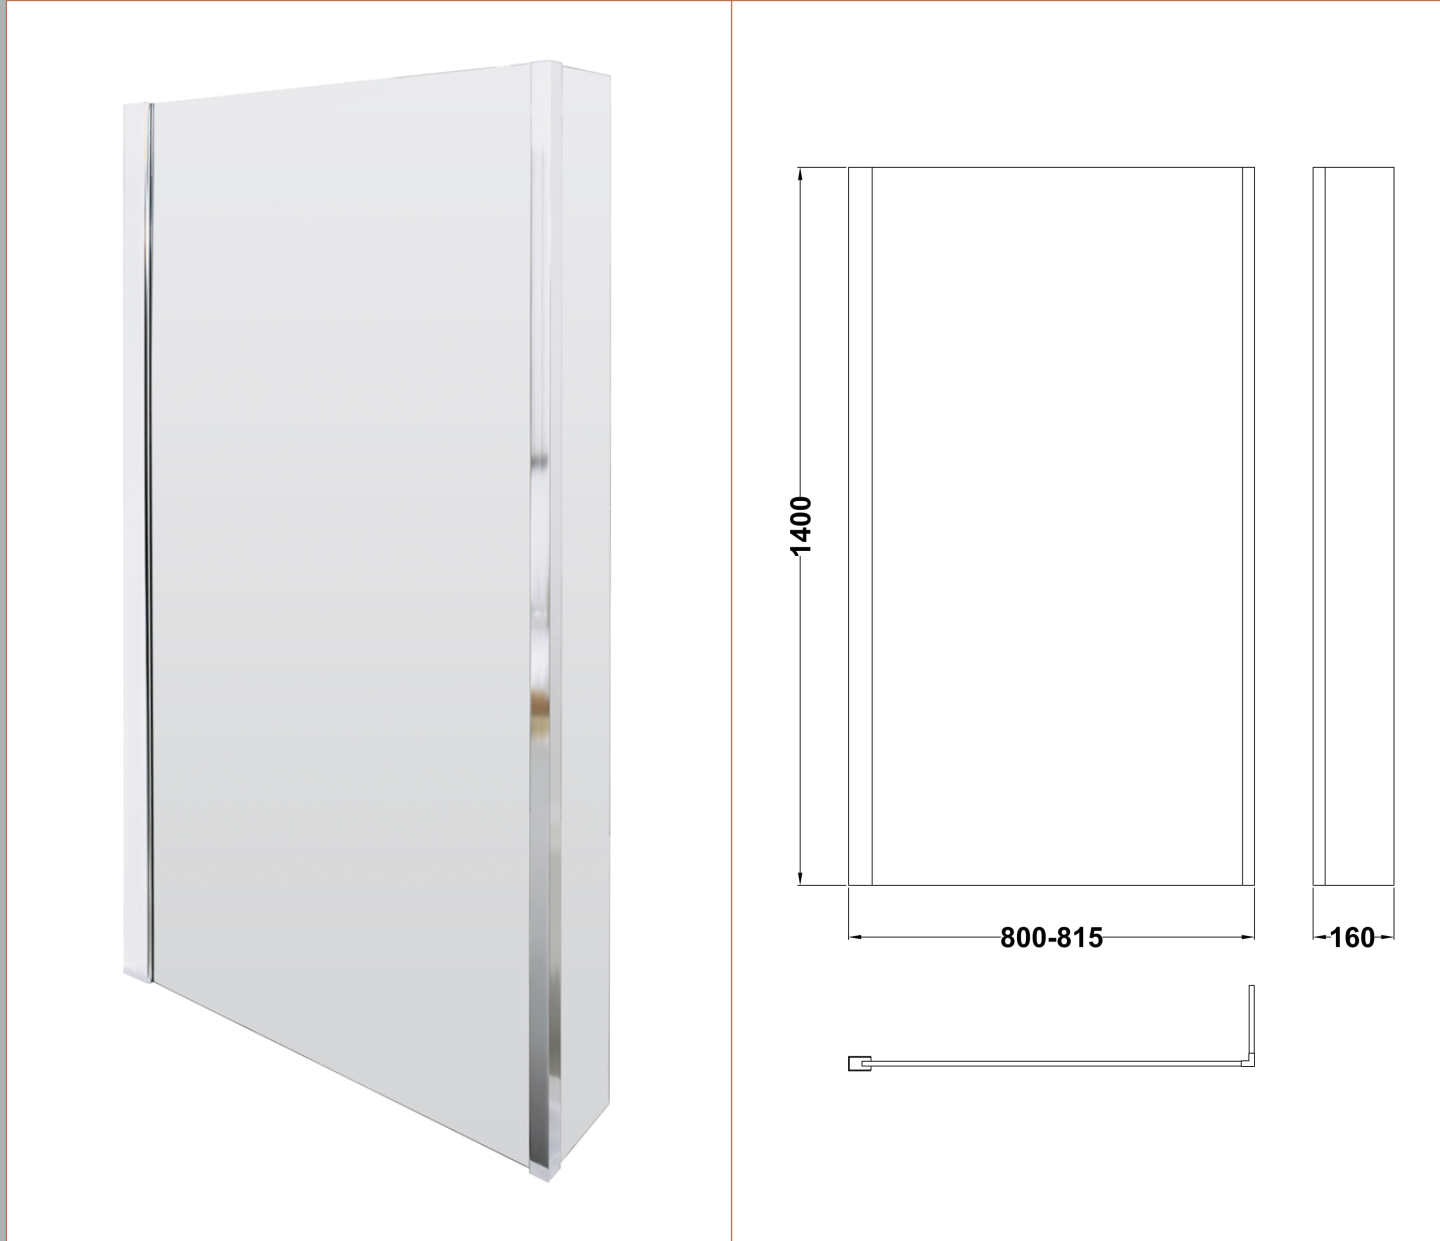

Sales Code: NSBS2

Description: Sq Fixed Screen, Fixed Return (6)

**Product Dimensions**

Height (mm):	1435
Width (mm):	805
Depth (mm):	38
Nett Weight (kg):	18

**Packaging Dimensions**

Height (mm):	55
Width (mm):	810
Length (mm):	1460
Gross Weight (kg):	18.7

**Packaging Data**

Box Colour:	Brown Cardboard Box - Printed
Box Qty:	1
Label Size:	140 x 30
Label Colour:	Not Applicable
Label Qty:	0

**Outer Box Dimensions (If Applicable)**

Height (mm):	
Width (mm):	
Depth (mm):	
Length (mm):	
Gross Weight (kg):	
Barcode:	5055369001071

**Product Details**

Country of Origin:	China
Fitting Instruction:	No
CE Approval:	Yes
Profile Material:	Aluminium
Profile Finish:	Polished Chrome
Adjustments (mm):	800mm - 815mm
Entry Width (mm):	N/A
Swing In Dim (mm):	N/A
Swing Out Dim (mm):	N/A
Radius (mm):	Not Applicable
Glass Thickness (mm):	6
Easy Fit:	No
Easy Clean:	No
Handle Style:	Not Applicable
Handle Material:	Not Applicable
Enclosure Design:	Frameless
Wheel Type:	Not Applicable
Support Bar Included:	Support Bar Not Included
Extras:	None