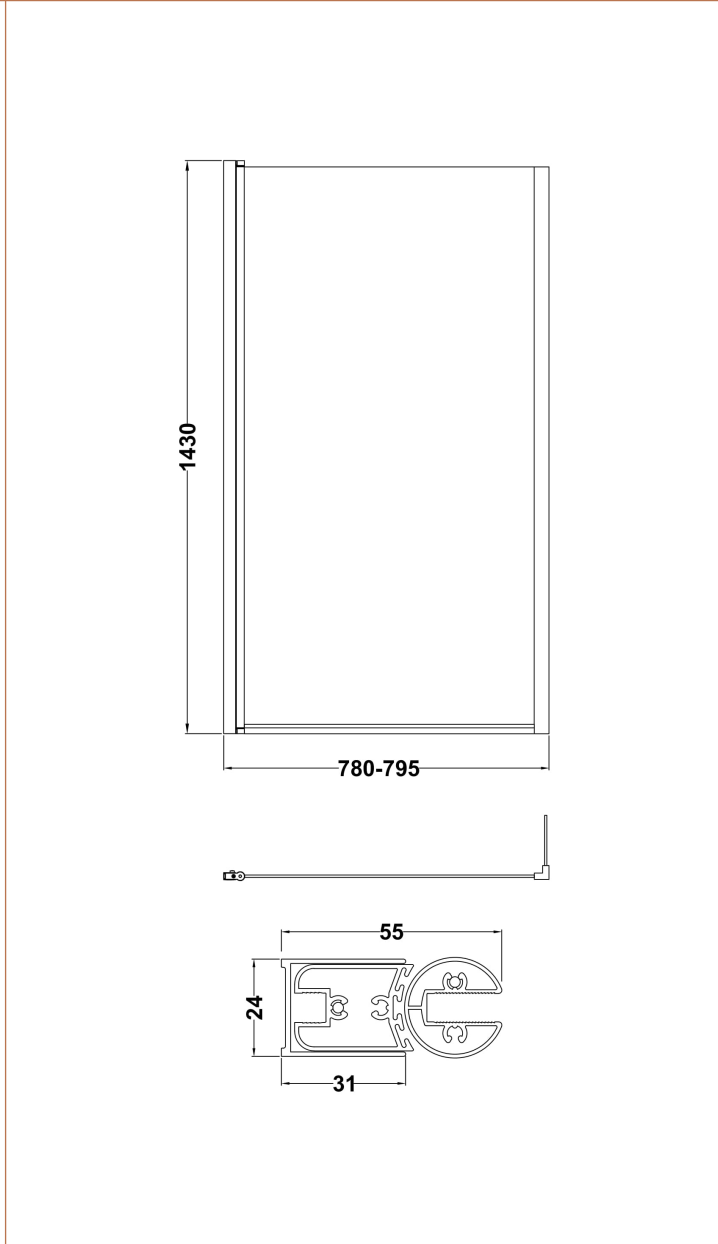

Sales Code: NSBS7BP

Description: Sq Shower Screen, Fixed Return (6)

Product Dimensions

| | |
|-------------------|------|
| Height (mm): | 1400 |
| Width (mm): | 808 |
| Depth (mm): | 150 |
| Nett Weight (kg): | 18.7 |

Packaging Dimensions

| | |
|--------------------|------|
| Height (mm): | 55 |
| Width (mm): | 840 |
| Length (mm): | 1460 |
| Gross Weight (kg): | 18.7 |

Packaging Data

| | |
|---------------|-------------------------------|
| Box Colour: | Brown Cardboard Box - Printed |
| Box Qty: | |
| Label Size: | x |
| Label Colour: | Not Applicable |
| Label Qty: | |

Outer Box Dimensions (If Applicable)

| | |
|--------------------|---------------|
| Height (mm): | |
| Width (mm): | |
| Depth (mm): | |
| Length (mm): | |
| Gross Weight (kg): | |
| Barcode: | 5056211883784 |

Product Details

| | |
|-----------------------|--------------------------|
| Country of Origin: | China |
| Fitting Instruction: | No |
| CE Approval: | No |
| Profile Material: | Aluminium |
| Profile Finish: | Matt Black |
| Adjustments (mm): | 780mm - 795mm |
| Entry Width (mm): | |
| Swing In Dim (mm): | 777mm |
| Swing Out Dim (mm): | 777mm |
| Radius (mm): | Not Applicable |
| Glass Thickness (mm): | 6 |
| Easy Fit: | Not Applicable |
| Easy Clean: | No |
| Handle Style: | Not Applicable |
| Handle Material: | Not Applicable |
| Enclosure Design: | Not Applicable |
| Wheel Type: | Not Applicable |
| Support Bar Included: | Support Bar Not Included |
| Extras: | None |