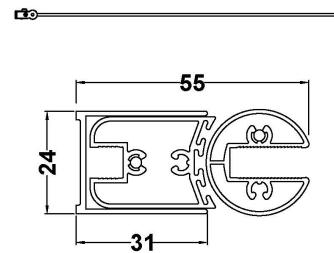

Sales Code: NSSQBF

Description: Square Framed Bath Screen (6)

**Product Dimensions**

Height (mm):	1435
Width (mm):	785
Depth (mm):	38
Nett Weight (kg):	18.4

**Packaging Dimensions**

Height (mm):	55
Width (mm):	810
Length (mm):	1460
Gross Weight (kg):	18.4

**Packaging Data**

Box Colour:	Brown Cardboard Box - Printed
Box Qty:	1
Label Size:	x
Label Colour:	Not Applicable
Label Qty:	0

**Outer Box Dimensions (If Applicable)**

Height (mm):	
Width (mm):	
Depth (mm):	
Length (mm):	
Gross Weight (kg):	
Barcode:	5056211881261

**Product Details**

Country of Origin:	China
Fitting Instruction:	No
CE Approval:	
Profile Material:	Aluminium
Profile Finish:	Matt Black
Adjustments (mm):	775mm-790mm
Entry Width (mm):	
Swing In Dim (mm):	700mm
Swing Out Dim (mm):	700mm
Radius (mm):	Not Applicable
Glass Thickness (mm):	6
Easy Fit:	No
Easy Clean:	No
Handle Style:	Not Applicable
Handle Material:	Not Applicable
Enclosure Design:	Frameless
Wheel Type:	Not Applicable
Support Bar Included:	Support Bar Not Included
Extras:	None