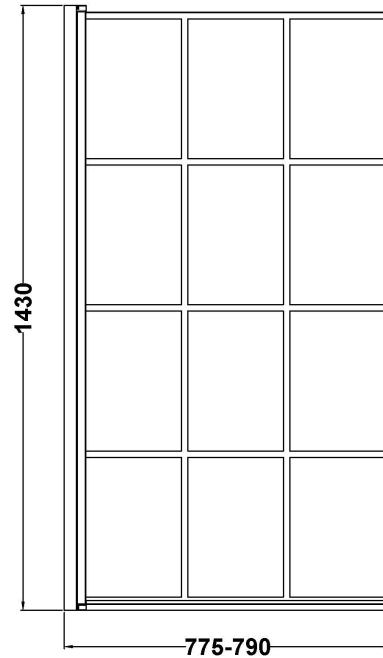

Sales Code: NSSQBF

Description: Square Framed Bath Screen (6)

**Product Dimensions**

Height (mm):	1435
Width (mm):	785
Depth (mm):	38
Nett Weight (kg):	18.4

**Packaging Dimensions**

Height (mm):	55
Width (mm):	810
Length (mm):	1460
Gross Weight (kg):	18.4

**Packaging Data**

Box Colour:	Brown Cardboard Box - Printed
Box Qty:	1
Label Size:	x
Label Colour:	Not Applicable
Label Qty:	0

**Outer Box Dimensions (If Applicable)**

Height (mm):	
Width (mm):	
Depth (mm):	
Length (mm):	
Gross Weight (kg):	
Barcode:	5056211881261

**Product Details**

Country of Origin:	China
Fitting Instruction:	No
CE Approval:	
Profile Material:	Aluminium
Profile Finish:	Matt Black
Adjustments (mm):	775mm-790mm
Entry Width (mm):	
Swing In Dim (mm):	700mm
Swing Out Dim (mm):	700mm
Radius (mm):	Not Applicable
Glass Thickness (mm):	6
Easy Fit:	No
Easy Clean:	No
Handle Style:	Not Applicable
Handle Material:	Not Applicable
Enclosure Design:	Frameless
Wheel Type:	Not Applicable
Support Bar Included:	Support Bar Not Included
Extras:	None