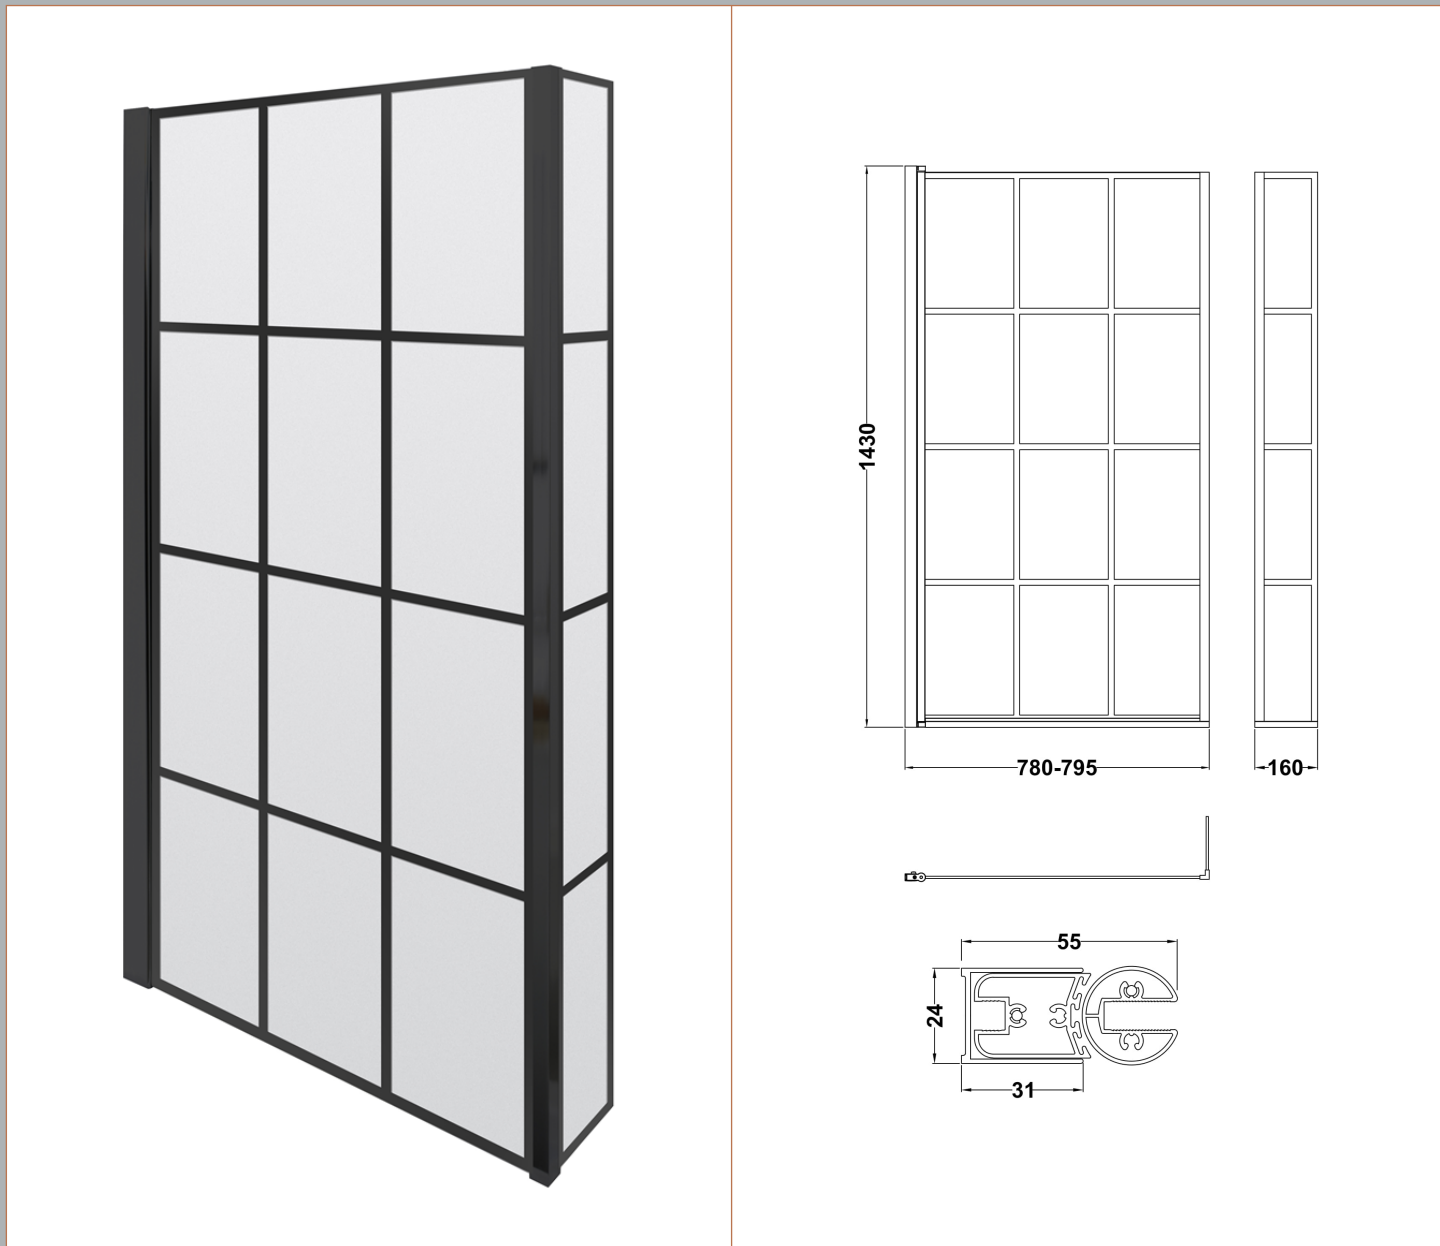

Sales Code: NSBS7BF

Description: Sq Framed Shower Screen Fixed Return (6)

Product Dimensions

Height (mm):	1430
Width (mm):	808
Depth (mm):	150
Nett Weight (kg):	18.7

Packaging Dimensions

Height (mm):	55
Width (mm):	840
Length (mm):	1460
Gross Weight (kg):	18.7

Packaging Data

Box Colour:	Brown Cardboard Box - Printed
Box Qty:	
Label Size:	x
Label Colour:	Not Applicable
Label Qty:	

Outer Box Dimensions (If Applicable)

Height (mm):	
Width (mm):	
Depth (mm):	
Length (mm):	
Gross Weight (kg):	
Barcode:	5056211897811

Product Details

Country of Origin:	China
Fitting Instruction:	No
CE Approval:	No
Profile Material:	Aluminium
Profile Finish:	Matt Black
Adjustments (mm):	780 - 795mm
Entry Width (mm):	
Swing In Dim (mm):	777mm
Swing Out Dim (mm):	777mm
Radius (mm):	Not Applicable
Glass Thickness (mm):	6
Easy Fit:	Not Applicable
Easy Clean:	No
Handle Style:	Not Applicable
Handle Material:	Not Applicable
Enclosure Design:	Not Applicable
Wheel Type:	Not Applicable
Support Bar Included:	Support Bar Not Included
Extras:	None