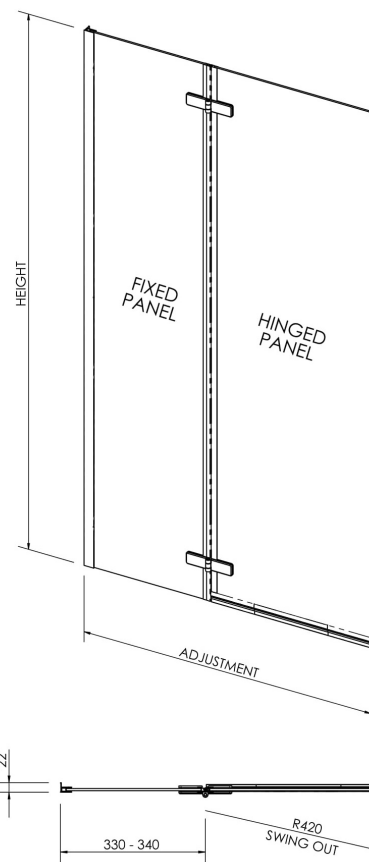

Sales Code: ERSS1

Description: Sq Screen, Ctr Hinge Screen & Return (5)

CODE	GLASS THICKNESS (mm)	HEIGHT (mm)	MIN ADJUSTMENT (mm)	MAX ADJUSTMENT (mm)
ERSS1	5	1400	750	760

Product Dimensions

Height (mm):	1400
Width (mm):	750
Depth (mm):	38
Nett Weight (kg):	14

Packaging Dimensions

Height (mm):	50
Width (mm):	455
Length (mm):	1450
Gross Weight (kg):	14

Packaging Data

Box Colour:	Brown Cardboard Box - Printed
Box Qty:	1
Label Size:	140 x 35
Label Colour:	Not Applicable
Label Qty:	0

Outer Box Dimensions (If Applicable)

Height (mm):	
Width (mm):	
Depth (mm):	
Length (mm):	
Gross Weight (kg):	
Barcode:	5060272824709

Product Details

Country of Origin:	China
Fitting Instruction:	No
CE Approval:	Yes
Profile Material:	Aluminium
Profile Finish:	Satin Chrome
Adjustments (mm):	750mm-760mm
Entry Width (mm):	N/A
Swing In Dim (mm):	420mm
Swing Out Dim (mm):	N/A
Radius (mm):	Not Applicable
Glass Thickness (mm):	5
Easy Fit:	No
Easy Clean:	No
Handle Style:	Not Applicable
Handle Material:	Not Applicable
Enclosure Design:	Frameless
Wheel Type:	Not Applicable
Support Bar Included:	Support Bar Not Included
Extras:	None