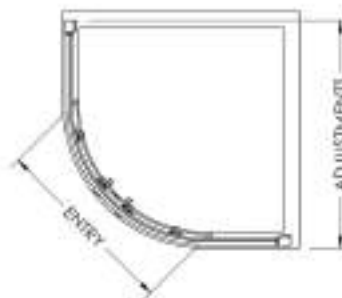

Sales Code: AQU8

Description: Pacific Quadrant Enclosure 800X800mm

Code	Description	Adjustment (mm)		Entry Width (mm)
AQU8-F6/TE	800 Quadrant	760	780	390
AQU8-F8/TE	900 Quadrant	860	880	420
AQU8-F10/TE	1000 Quadrant	960	980	450

Product Dimensions

Height (mm):	1850
Width (mm):	780
Depth (mm):	780
Nett Weight (kg):	39

Packaging Dimensions

Height (mm):	1900
Width (mm):	430
Length (mm):	150
Gross Weight (kg):	39

Packaging Data

Box Colour:	Brown Cardboard Box - Printed
Box Qty:	1
Label Size:	100 x 50
Label Colour:	Not Applicable
Label Qty:	0

Outer Box Dimensions (If Applicable)

Height (mm):	
Width (mm):	
Depth (mm):	
Length (mm):	
Gross Weight (kg):	
Barcode:	5055369080052

Product Details

Country of Origin:	China
Fitting Instruction:	No
CE Approval:	Yes
Profile Material:	Aluminium
Profile Finish:	Polished Chrome
Adjustments (mm):	760mm - 780mm
Entry Width (mm):	390mm
Swing In Dim (mm):	N/A
Swing Out Dim (mm):	N/A
Radius (mm):	538 mm
Glass Thickness (mm):	6
Easy Fit:	Yes
Easy Clean:	No
Handle Style:	Square T Shape Handle
Handle Material:	Metal
Enclosure Design:	Framed
Wheel Type:	Dual, Quick Release
Support Bar Included:	Support Bar Not Included
Extras:	None