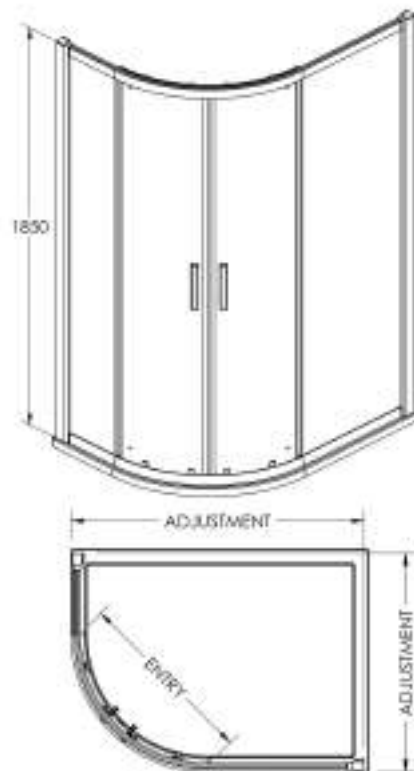

Sales Code: AQU769

Description: Pacific Off/Set Quad Enclosure 900X760

| Code | Description | Adjustment (mm) | Entry Width (mm) |
|--------------|----------------------------|-----------------|------------------|
| AQU768-65/18 | 760 x 900 Offset Quadrant | 720 - 740 | 360 - 380 |
| AQU769-65/18 | 800 x 900 Offset Quadrant | 760 - 780 | 400 - 420 |
| AQU768-65/18 | 1000 x 800 Offset Quadrant | 960 - 980 | 760 - 780 |
| AQU769-65/18 | 1000 x 900 Offset Quadrant | 960 - 980 | 800 - 820 |
| AQU768-65/18 | 1200 x 800 Offset Quadrant | 1160 - 1180 | 760 - 780 |
| AQU769-65/18 | 1200 x 900 Offset Quadrant | 1160 - 1180 | 800 - 820 |

Product Dimensions

| | |
|-------------------|------|
| Height (mm): | 1850 |
| Width (mm): | 740 |
| Depth (mm): | 880 |
| Nett Weight (kg): | 41.1 |

Packaging Dimensions

| | |
|--------------------|------|
| Height (mm): | 1910 |
| Width (mm): | 430 |
| Length (mm): | 150 |
| Gross Weight (kg): | 41.1 |

Outer Box Dimensions (If Applicable)

| | |
|--------------------|---------------|
| Height (mm): | |
| Width (mm): | |
| Depth (mm): | |
| Length (mm): | |
| Gross Weight (kg): | |
| Barcode: | 5055369080083 |

Product Details

| | |
|-----------------------|-------------------------------|
| Country of Origin: | China |
| Fitting Instruction: | No |
| CE Approval: | Yes |
| Profile Material: | Aluminium |
| Profile Finish: | Polished Chrome |
| Adjustments (mm): | 720mm - 740mm / 860mm - 880mm |
| Entry Width (mm): | 420mm |
| Swing In Dim (mm): | N/A |
| Swing Out Dim (mm): | N/A |
| Radius (mm): | 538 mm |
| Glass Thickness (mm): | 6 |
| Easy Fit: | Yes |
| Easy Clean: | No |
| Handle Style: | Square T Shape Handle |
| Handle Material: | Metal |
| Enclosure Design: | Framed |
| Wheel Type: | Dual, Quick Release |
| Support Bar Included: | Support Bar Not Included |
| Extras: | None |