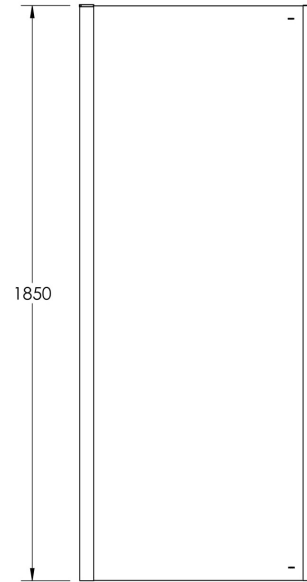

Sales Code: AQFSP70

Description: Pacific Side Panel 700mm

Code	Description	Adjustment (mm)	
AQFSP70-E6/E8	700 Side Panel	665	690
AQFSP76-E6/E8	760 Side Panel	725	750
AQFSP80-E6/E8	800 Side Panel	765	790
AQFSP90-E6/E8	900 Side Panel	865	890
AQFSP10-E6/E8	1000 Side Panel	965	990

Product Dimensions

Height (mm):	1850
Width (mm):	690
Depth (mm):	31
Nett Weight (kg):	21.4

Packaging Dimensions

Height (mm):	1910
Width (mm):	710
Length (mm):	95
Gross Weight (kg):	21.4

Packaging Data

Box Colour:	Brown Cardboard Box - Printed
Box Qty:	1
Label Size:	100 x 50
Label Colour:	Not Applicable
Label Qty:	0

Outer Box Dimensions (If Applicable)

Height (mm):	
Width (mm):	
Depth (mm):	
Length (mm):	
Gross Weight (kg):	
Barcode:	5055369080465

Product Details

Country of Origin:	China
Fitting Instruction:	No
CE Approval:	Yes
Profile Material:	Aluminium
Profile Finish:	Polished Chrome
Adjustments (mm):	665mm -690mm
Entry Width (mm):	N/A
Swing In Dim (mm):	N/A
Swing Out Dim (mm):	N/A
Radius (mm):	Not Applicable
Glass Thickness (mm):	6
Easy Fit:	No
Easy Clean:	No
Handle Style:	Not Applicable
Handle Material:	Not Applicable
Enclosure Design:	Semi-Frameless
Wheel Type:	Not Applicable
Support Bar Included:	Support Bar Not Included
Extras:	None