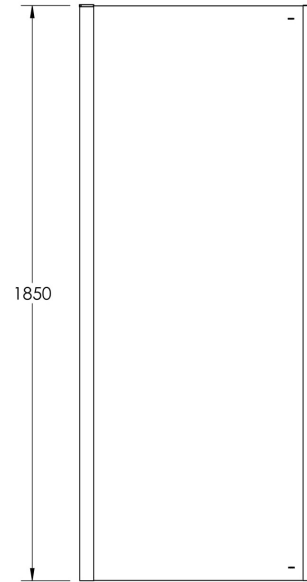

Sales Code: AQFSP90

Description: Pacific Side Panel 900mm

Code	Description	Adjustment (mm)	
AQFSP70-E6/E8	700 Side Panel	665	690
AQFSP76-E6/E8	760 Side Panel	725	750
AQFSP80-E6/E8	800 Side Panel	765	790
AQFSP90-E6/E8	900 Side Panel	865	890
AQFSP10-E6/E8	1000 Side Panel	965	990

**Product Dimensions**

Height (mm):	1850
Width (mm):	890
Depth (mm):	31
Nett Weight (kg):	27.5

**Packaging Dimensions**

Height (mm):	1910
Width (mm):	910
Length (mm):	95
Gross Weight (kg):	27.5

**Packaging Data**

Box Colour:	Brown Cardboard Box - Printed
Box Qty:	1
Label Size:	100 x 50
Label Colour:	Not Applicable
Label Qty:	0

**Outer Box Dimensions (If Applicable)**

Height (mm):	
Width (mm):	
Depth (mm):	
Length (mm):	
Gross Weight (kg):	
Barcode:	5055369080496

**Product Details**

Country of Origin:	China
Fitting Instruction:	No
CE Approval:	Yes
Profile Material:	Aluminium
Profile Finish:	Polished Chrome
Adjustments (mm):	865mm -890mm
Entry Width (mm):	N/A
Swing In Dim (mm):	N/A
Swing Out Dim (mm):	N/A
Radius (mm):	Not Applicable
Glass Thickness (mm):	6
Easy Fit:	No
Easy Clean:	No
Handle Style:	Not Applicable
Handle Material:	Not Applicable
Enclosure Design:	Semi-Frameless
Wheel Type:	Not Applicable
Support Bar Included:	Support Bar Not Included
Extras:	None