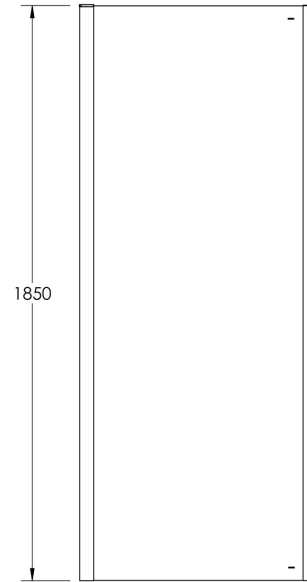

Sales Code: AQFSP10

Description: Pacific Side Panel 1000mm

Code	Description	Adjustment (mm)	
AQFSP70-E6/E8	700 Side Panel	665	690
AQFSP76-E6/E8	760 Side Panel	725	750
AQFSP80-E6/E8	800 Side Panel	765	790
AQFSP90-E6/E8	900 Side Panel	865	890
AQFSP10-E6/E8	1000 Side Panel	965	990

Product Dimensions

Height (mm):	1850
Width (mm):	990
Depth (mm):	31
Nett Weight (kg):	31.2

Packaging Dimensions

Height (mm):	1910
Width (mm):	1010
Length (mm):	95
Gross Weight (kg):	31.2

Packaging Data

Box Colour:	Brown Cardboard Box - Printed
Box Qty:	1
Label Size:	100 x 50
Label Colour:	Not Applicable
Label Qty:	0

Outer Box Dimensions (If Applicable)

Height (mm):	
Width (mm):	
Depth (mm):	
Length (mm):	
Gross Weight (kg):	
Barcode:	5055369080502

Product Details

Country of Origin:	China
Fitting Instruction:	No
CE Approval:	Yes
Profile Material:	Aluminium
Profile Finish:	Polished Chrome
Adjustments (mm):	965mm -990mm
Entry Width (mm):	N/A
Swing In Dim (mm):	N/A
Swing Out Dim (mm):	N/A
Radius (mm):	Not Applicable
Glass Thickness (mm):	6
Easy Fit:	No
Easy Clean:	No
Handle Style:	Not Applicable
Handle Material:	Not Applicable
Enclosure Design:	Semi-Frameless
Wheel Type:	Not Applicable
Support Bar Included:	Support Bar Not Included
Extras:	None