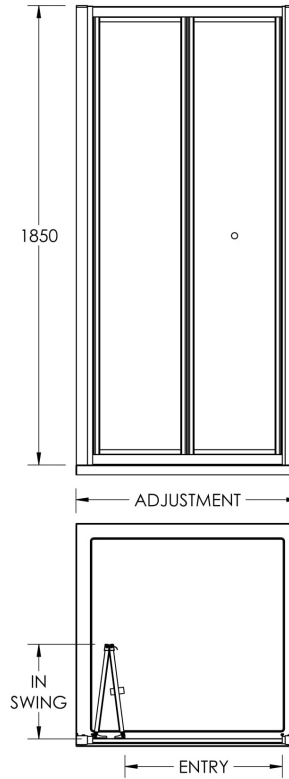

Sales Code: AQBD76

Description: Pacific Bi-Fold Shower Door 760mm

Code	Description	Adjustment (mm)	Entry Width (mm)	In Swing (mm)	
AQBD7	700 Bi-Fold	660	700	435	285
AQBD76	760 Bi-fold	720	760	495	305
AQBD8	800 Bi-Fold	760	800	535	335
AQBD9	900 Bi-Fold	860	900	635	385
AQBD10	1000 Bi-Fold	960	1000	735	435
AQBD11	1100 Bi-Fold	1060	1100	835	485
AQBD12	1200 Bi-Fold	1160	1200	935	535

### Product Dimensions

Height (mm):	1854
Width (mm):	760
Depth (mm):	45
Nett Weight (kg):	21.3

### Packaging Dimensions

Height (mm):	1910
Width (mm):	765
Length (mm):	90
Gross Weight (kg):	21.3

### Outer Box Dimensions (If Applicable)

Height (mm):	
Width (mm):	
Depth (mm):	
Length (mm):	
Gross Weight (kg):	
Barcode:	5055146192633