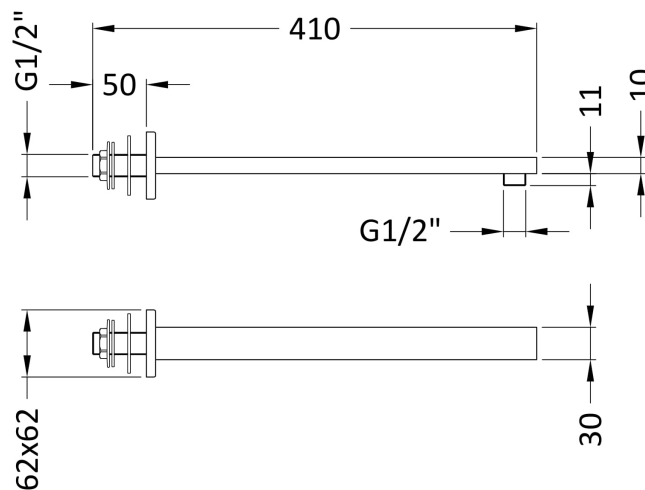

Sales Code: ARM813

Description: Small Rectangular Shower Arm

### Product Dimensions

Length (mm):	
Width (mm):	30
Height (mm):	20
Depth (mm):	410
Nett Weight (kg):	0.99

### Packaging Dimensions

Length (mm):	410
Width (mm):	120
Height (mm):	
Gross Weight (kg):	0.99

### Outer Box Dimensions (If Applicable)

Length (mm):	
Width (mm):	490
Height (mm):	430
Depth (mm):	380
Gross Weight (kg):	20
Barcode:	5056462620480