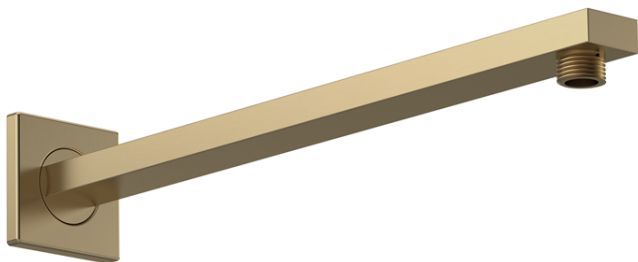

Sales Code: ARM813

Description: Small Rectangular Shower Arm

### Product Dimensions

Length (mm):	
Width (mm):	30
Height (mm):	20
Depth (mm):	410
Nett Weight (kg):	0.99

### Product Details

Country of Origin:	China
Fitting Instruction:	No
Product Material:	Brass
Mount Type:	Surface, Wall
Outlet Elbow Supplied:	No
Easy Clean:	Not Applicable
Head Included:	No
Handset Included:	Not Applicable
Body Jets Included:	No
No of Body Jets:	Not Applicable
Operating Pressure (bar):	
Valve/Cartridge Type:	Not Applicable
Flow Rates (L/min):	0.1 bar: N/A 0.5 bar: N/A 1 bar: N/A 2 bar: N/A 3 bar: N/A
TMV2 Approved:	No Approval No: N/A
TMV3 Approved:	No Approval No: N/A
WRAS Approved:	No Approval No: N/A
Head Function:	Not Applicable
Handset Function:	Not Applicable
Body Jet Info:	Not Applicable
Pipe Size:	Not Applicable
Pipe Centres:	N/A
Colour/Finish:	Brushed Brass
Hose Included:	Not Applicable
No. of Outlets:	1