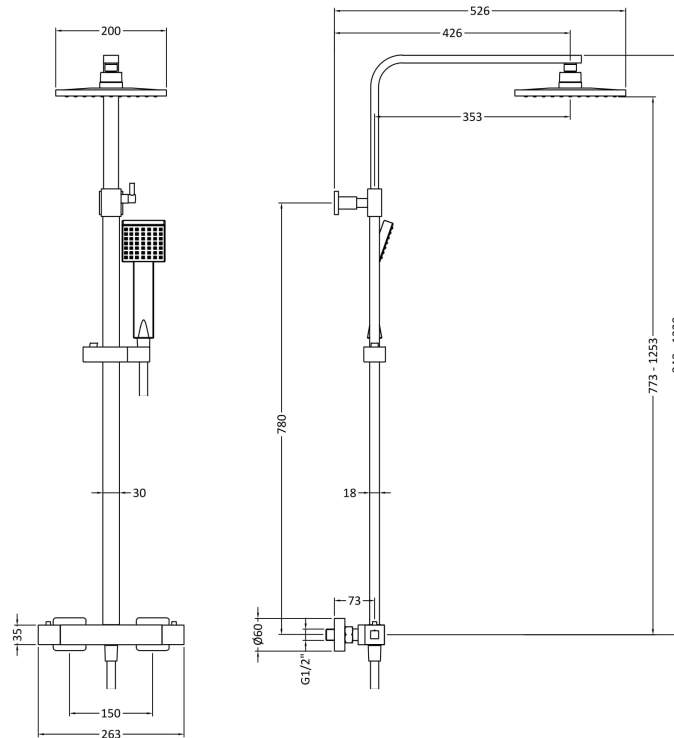

Sales Code: JTY886

Description: Square Thermostatic Bar Valve & Kit

Product Dimensions

Length (mm):	
Width (mm):	200
Height (mm):	1200
Depth (mm):	465
Nett Weight (kg):	4.9

Packaging Dimensions

Length (mm):	100
Width (mm):	415
Height (mm):	
Gross Weight (kg):	4.9

Packaging Data

Box Colour:	White Cardboard Box
Box Qty:	1
Label Size:	100 x 50
Label Colour:	White Label
Label Qty:	2

Outer Box Dimensions (If Applicable)

Length (mm):	
Width (mm):	
Height (mm):	
Depth (mm):	
Gross Weight (kg):	15
Barcode:	5056462621067

Product Details

Country of Origin:	China
Fitting Instruction:	No
Product Material:	Brass/ABS
Mount Type:	Wall, Surface
Outlet Elbow Supplied:	No
Easy Clean:	Yes
Head Included:	Yes
Handset Included:	Yes
Body Jets Included:	No
No of Body Jets:	Not Applicable
Operating Pressure (bar):	1
Valve/Cartridge Type:	1/4 Turn Ceramic Disc
Flow Rates (L/min):	0.1 bar: N/A 0.5 bar: 3 1 bar: 5 2 bar: 9 3 bar: 12
TMV2 Approved:	No Approval No: N/A
TMV3 Approved:	No Approval No: N/A
WRAS Approved:	No Approval No: N/A
Head Function:	Single
Handset Function:	Single Setting
Body Jet Info:	Not Applicable
Pipe Size:	15 mm (1/2" Bsp)
Pipe Centres:	150 mm
Colour/Finish:	Brushed Brass
Hose Included:	Yes
No. of Outlets:	2