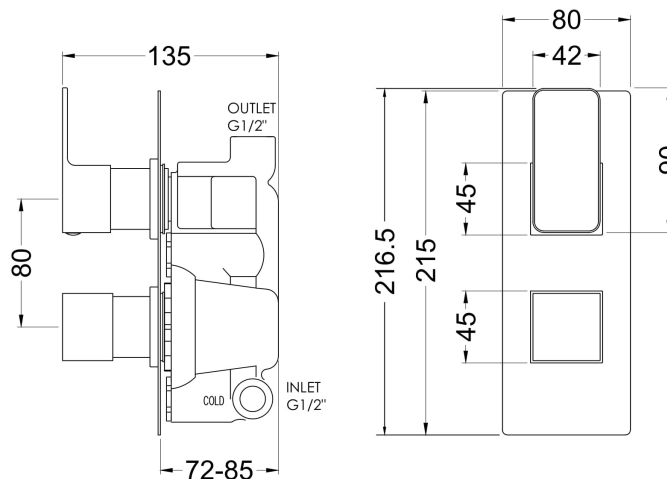

### Product Dimensions

Length (mm):	
Width (mm):	120
Height (mm):	215
Depth (mm):	135
Nett Weight (kg):	2.57

### Packaging Dimensions

Length (mm):	250
Width (mm):	240
Height (mm):	
Gross Weight (kg):	2.57

### Packaging Data

Box Colour:	White Cardboard Box
Box Qty:	1
Label Size:	100 x 50
Label Colour:	White Label
Label Qty:	1

### Outer Box Dimensions (If Applicable)

Length (mm):	
Width (mm):	360
Height (mm):	500
Depth (mm):	280
Gross Weight (kg):	17
Barcode:	5056462626987