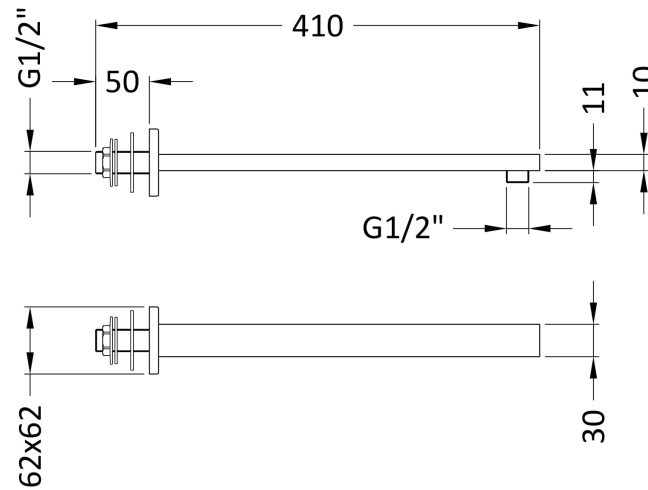

Sales Code: ARM413

Description: Small Rectangular Shower Arm

Product Dimensions

Length (mm):	
Width (mm):	30
Height (mm):	20
Depth (mm):	410
Nett Weight (kg):	0.99

Packaging Dimensions

Length (mm):	410
Width (mm):	120
Height (mm):	
Gross Weight (kg):	0.99

Packaging Data

Box Colour:	White Cardboard Box
Box Qty:	1
Label Size:	100 x 50
Label Colour:	White Label
Label Qty:	2

Outer Box Dimensions (If Applicable)

Length (mm):	
Width (mm):	490
Height (mm):	430
Depth (mm):	380
Gross Weight (kg):	20
Barcode:	5056462620497

Product Details

Country of Origin:	China
Fitting Instruction:	No
Product Material:	Brass
Mount Type:	Surface, Wall
Outlet Elbow Supplied:	No
Easy Clean:	Not Applicable
Head Included:	No
Handset Included:	Not Applicable
Body Jets Included:	No
No of Body Jets:	Not Applicable
Operating Pressure (bar):	
Valve/Cartridge Type:	Not Applicable
Flow Rates (L/min):	0.1 bar: N/A 0.5 bar: N/A 1 bar: N/A 2 bar: N/A 3 bar: N/A
TMV2 Approved:	No Approval No: N/A
TMV3 Approved:	No Approval No: N/A
WRAS Approved:	No Approval No: N/A
Head Function:	Not Applicable
Handset Function:	Not Applicable
Body Jet Info:	Not Applicable
Pipe Size:	Not Applicable
Pipe Centres:	N/A
Colour/Finish:	Matt Black
Hose Included:	Not Applicable
No. of Outlets:	1