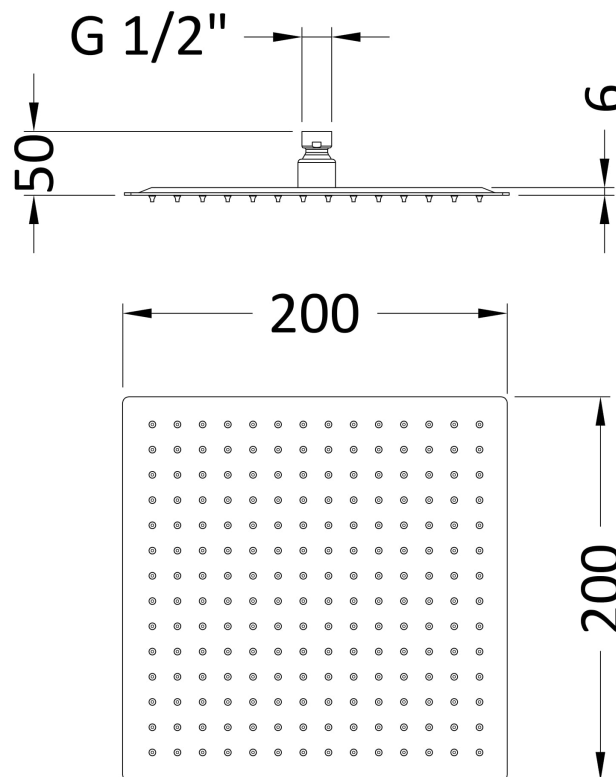

Sales Code: A4088

Description: Square Fixed Head 200mm Diameter

Product Dimensions

Length (mm):	
Width (mm):	200
Height (mm):	50
Depth (mm):	200
Nett Weight (kg):	1.07

Packaging Dimensions

Length (mm):	210
Width (mm):	100
Height (mm):	
Gross Weight (kg):	1.07

Packaging Data

Box Colour:	White Cardboard Box
Box Qty:	1
Label Size:	100 x 50
Label Colour:	White Label
Label Qty:	2

Outer Box Dimensions (If Applicable)

Length (mm):	
Width (mm):	435
Height (mm):	155
Depth (mm):	440
Gross Weight (kg):	11
Barcode:	5056462620473

Product Details

Country of Origin:	China
Fitting Instruction:	No
Product Material:	St/Steel
Mount Type:	Wall, Surface
Outlet Elbow Supplied:	No
Easy Clean:	Yes
Head Included:	Yes
Handset Included:	No
Body Jets Included:	Not Applicable
No of Body Jets:	Not Applicable
Operating Pressure (bar):	0.5
Valve/Cartridge Type:	Not Applicable
Flow Rates (L/min): 0.1 bar: N/A 0.5 bar: N/A 1 bar: N/A 2 bar: N/A 3 bar: N/A	
TMV2 Approved:	No Approval No: N/A
TMV3 Approved:	No Approval No: N/A
WRAS Approved:	No Approval No: N/A
Head Function:	Single
Handset Function:	Not Applicable
Body Jet Info:	Not Applicable
Pipe Size:	Not Applicable
Pipe Centres:	N/A
Colour/Finish:	Matt Black
Hose Included:	Not Applicable
No. of Outlets:	N/A