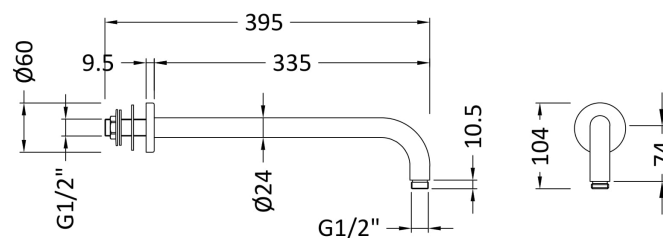

Sales Code: ARM701

Description: W/H Shower Arm

Product Dimensions

Length (mm):	
Width (mm):	62
Height (mm):	108
Depth (mm):	357
Nett Weight (kg):	0.5

Packaging Dimensions

Length (mm):	102
Width (mm):	38
Height (mm):	
Gross Weight (kg):	0.5

Packaging Data

Box Colour:	White Cardboard Box
Box Qty:	1
Label Size:	100 x 50
Label Colour:	White Label
Label Qty:	2

Outer Box Dimensions (If Applicable)

Length (mm):	
Width (mm):	430
Height (mm):	365
Depth (mm):	430
Gross Weight (kg):	19
Barcode:	5056462625638

Product Details

Country of Origin:	China
Fitting Instruction:	No
Product Material:	Brass
Mount Type:	Surface, Wall
Outlet Elbow Supplied:	No
Easy Clean:	Not Applicable
Head Included:	No
Handset Included:	Not Applicable
Body Jets Included:	No
No of Body Jets:	Not Applicable
Operating Pressure (bar):	
Valve/Cartridge Type:	Not Applicable
Flow Rates (L/min):	0.1 bar: N/A 0.5 bar: N/A 1 bar: N/A 2 bar: N/A 3 bar: N/A
TMV2 Approved:	No Approval No: N/A
TMV3 Approved:	No Approval No: N/A
WRAS Approved:	No Approval No: N/A
Head Function:	Not Applicable
Handset Function:	Not Applicable
Body Jet Info:	Not Applicable
Pipe Size:	Not Applicable
Pipe Centres:	Not Applicable
Colour/Finish:	Brushed Gun Metal
Hose Included:	
No. of Outlets:	1