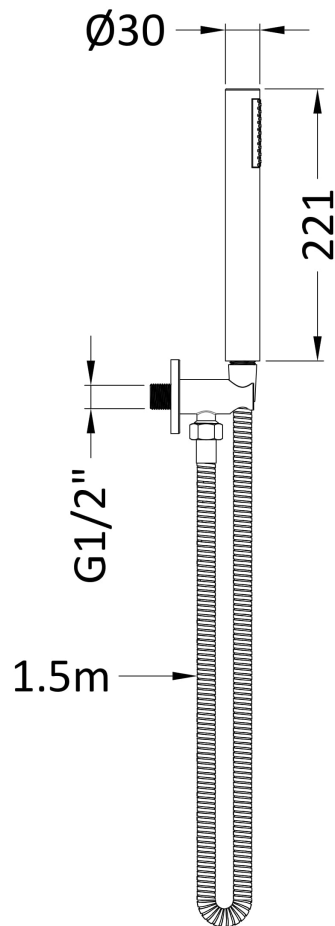

### Product Dimensions

Length (mm):	
Width (mm):	30
Height (mm):	1230
Depth (mm):	
Nett Weight (kg):	0.62

### Packaging Dimensions

Length (mm):	275
Width (mm):	185
Height (mm):	
Gross Weight (kg):	0.62

### Packaging Data

Box Colour:	White Cardboard Box
Box Qty:	1
Label Size:	100 x 50
Label Colour:	White Label
Label Qty:	2

### Outer Box Dimensions (If Applicable)

Length (mm):	
Width (mm):	
Height (mm):	
Depth (mm):	
Gross Weight (kg):	
Barcode:	5054642625676