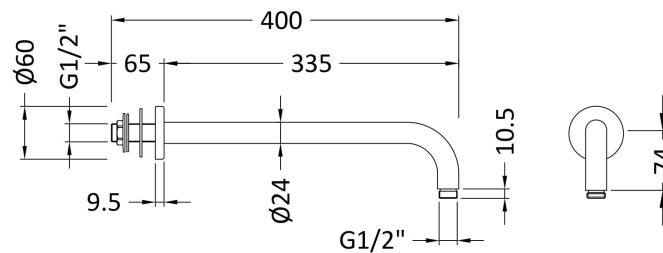

Sales Code: ARM801

Description: W/H Shower Arm

Product Dimensions

Length (mm):	
Width (mm):	60
Height (mm):	85
Depth (mm):	400
Nett Weight (kg):	0.5

Packaging Dimensions

Length (mm):	102
Width (mm):	38
Height (mm):	
Gross Weight (kg):	0.5

Packaging Data

Box Colour:	White Cardboard Box
Box Qty:	1
Label Size:	100 x 50
Label Colour:	White Label
Label Qty:	2

Outer Box Dimensions (If Applicable)

Length (mm):	
Width (mm):	430
Height (mm):	365
Depth (mm):	430
Gross Weight (kg):	19
Barcode:	5056462620268

Product Details

Country of Origin:	China
Fitting Instruction:	No
Product Material:	Brass
Mount Type:	Surface, Wall
Outlet Elbow Supplied:	No
Easy Clean:	Not Applicable
Head Included:	No
Handset Included:	Not Applicable
Body Jets Included:	No
No of Body Jets:	Not Applicable
Operating Pressure (bar):	
Valve/Cartridge Type:	Not Applicable
Flow Rates (L/min):	0.1 bar: N/A 0.5 bar: N/A 1 bar: N/A 2 bar: N/A 3 bar: N/A
TMV2 Approved:	No Approval No: N/A
TMV3 Approved:	No Approval No: N/A
WRAS Approved:	No Approval No: N/A
Head Function:	Not Applicable
Handset Function:	Not Applicable
Body Jet Info:	Not Applicable
Pipe Size:	Not Applicable
Pipe Centres:	Not Applicable
Colour/Finish:	Brushed Brass
Hose Included:	
No. of Outlets:	1