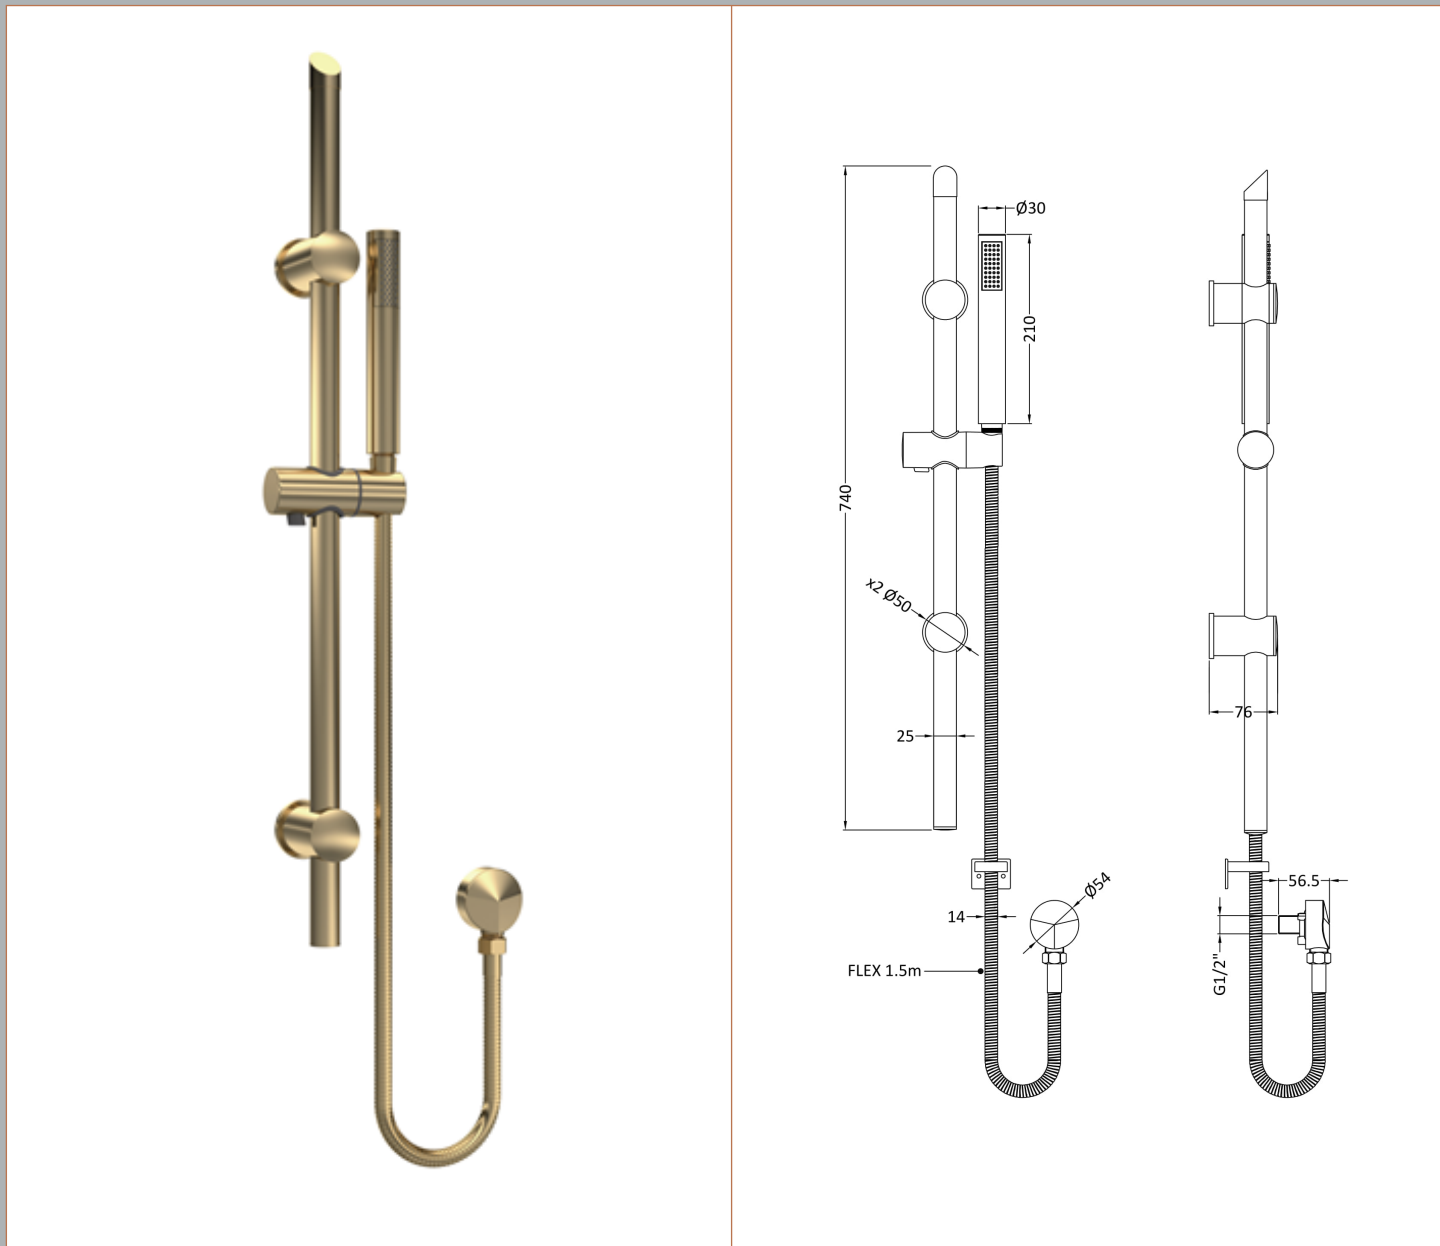

Sales Code: STY842

Description: Slide Rail Kit

Product Dimensions

Length (mm):	
Width (mm):	140
Height (mm):	740
Depth (mm):	76
Nett Weight (kg):	1.19

Packaging Dimensions

Length (mm):	790
Width (mm):	160
Height (mm):	
Gross Weight (kg):	1.19

Packaging Data

Box Colour:	White Cardboard Box
Box Qty:	1
Label Size:	100 x 50
Label Colour:	White Label
Label Qty:	2

Outer Box Dimensions (If Applicable)

Length (mm):	
Width (mm):	
Height (mm):	
Depth (mm):	
Gross Weight (kg):	13
Barcode:	5056462620220

Product Details

Country of Origin:	China
Fitting Instruction:	No
Product Material:	Brass/ABS
Mount Type:	Wall
Outlet Elbow Supplied:	Yes
Easy Clean:	Yes
Head Included:	No
Handset Included:	Yes
Body Jets Included:	No
No of Body Jets:	Not Applicable
Operating Pressure (bar):	0.5
Valve/Cartridge Type:	Not Applicable
Flow Rates (L/min):	0.1 bar: N/A 0.5 bar: N/A 1 bar: N/A 2 bar: N/A 3 bar: N/A
TMV2 Approved:	No Approval No: N/A
TMV3 Approved:	No Approval No: N/A
WRAS Approved:	No Approval No: N/A
Head Function:	Not Applicable
Handset Function:	Single Setting
Body Jet Info:	Not Applicable
Pipe Size:	15 mm (1/2" Bsp)
Pipe Centres:	N/A
Colour/Finish:	Brushed Brass
Hose Included:	Yes
No. of Outlets:	1