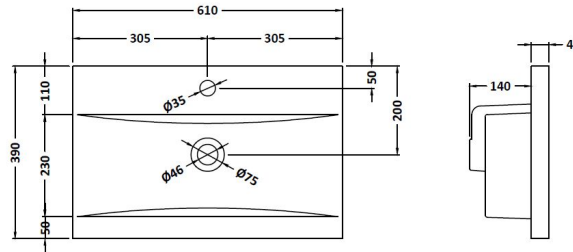

Sales Code: NVM013

Description: 600 Mid-Edged Basin 1 Th

Product Dimensions

Height (mm):	0
Width (mm):	0
Depth (mm):	0
Nett Weight (kg):	11

Packaging Dimensions

Height (mm):	200
Width (mm):	410
Depth (mm):	630
Gross Weight (kg):	11

Packaging Data

Box Colour:	Brown Cardboard Box - Printed
Box Qty:	0
Label Size:	0 x 0
Label Colour:	White Label
Label Qty:	0

Outer Box Dimensions (If Applicable)

Height (mm):	
Width (mm):	
Depth (mm):	
Gross Weight (kg):	
Barcode:	5055369043415

Product Details

Country of Origin:	China
Fitting Instruction:	No
Certification: CE & UKCA:	No
WRAS:	N/A
WRAS No:	N/A
Product Material:	Vitreous China
Fixing Supplied:	No

Pans/Bidets: Trap Style: Not Applicable Includes Seat: Not Applicable

Basins: Tap Hole: One Taphole Chain Stay Hole: No
Template: Not Required Waste Type Req: Slotted
Overflow Inc: Yes Overflow Cover: Yes
Inner Bowl Depth (mm): 125mm