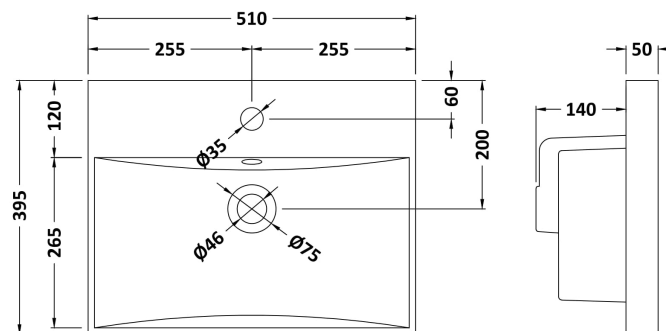

Sales Code: NVM032

Description: 500 Thin Edged Basin 1Th

Product Dimensions

Height (mm):	0
Width (mm):	0
Depth (mm):	0
Nett Weight (kg):	9.5

Packaging Dimensions

Height (mm):	190
Width (mm):	530
Depth (mm):	415
Gross Weight (kg):	10

Packaging Data

Box Colour:	Brown Cardboard Box - Printed
Box Qty:	0
Label Size:	0 x 0
Label Colour:	White Label
Label Qty:	0

Outer Box Dimensions (If Applicable)

Height (mm):	
Width (mm):	
Depth (mm):	
Gross Weight (kg):	
Barcode:	5056211853411

Product Details

Country of Origin:	China
Fitting Instruction:	No
Certification: CE & UKCA: No	WRAS: N/A WRAS No: N/A
Product Material:	Vitreous China
Fixing Supplied:	No

Pans/Bidets: Trap Style: Not Applicable Includes Seat: Not Applicable

Basins: Tap Hole: One Taphole Chain Stay Hole: No
Template: Not Required Waste Type Req: Slotted
Overflow Inc: Yes Overflow Cover: Yes
Inner Bowl Depth (mm): 125mm