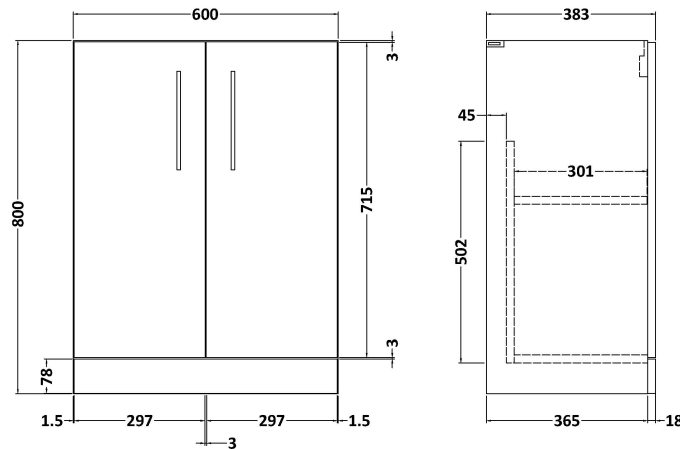

Sales Code: ARN603A

Description: 600 Fs 2-Door Vanity & Basin 1

Packaging Details

Barcode: 5056462614915

Sales Code: NVF603N

Description: 600 Fs 2-Door Unit (365 Deep)

Product Dimensions

Height (mm):	800
Width (mm):	600
Depth (mm):	383
Nett Weight (kg):	19.5

Packaging Dimensions

Height (mm):	835
Width (mm):	620
Depth (mm):	375
Gross Weight (kg):	20

Packaging Data

Box Colour:	Brown Cardboard Box
Box Qty:	0
Label Size:	0 x 0
Label Colour:	White Label
Label Qty:	0

Outer Box Dimensions (If Applicable)

Height (mm):	
Width (mm):	
Depth (mm):	
Gross Weight (kg):	
Barcode:	5056462660202

Product Details

Country of Origin:	United Kingdom
Fitting Instruction:	No
CE & UKCA:	N/A
FSC Certified Materials:	Yes
Colour:	Black Woodgrain
Construction Method:	Cam & Wood Dowel
Construction Type:	Rigid
Cabinet Finish:	MFC Textured Woodgrain
Fascia Finish:	MFC Textured Woodgrain
Cabinet Thickness (mm):	18
Fascia Thickness (mm):	18
Drawer Included:	No
Drawer Type:	Not Applicable
No of Shelves:	1
Hinge Type:	95 Degree Clip-On Soft Close
Hinge Included:	Yes, Supplied
Adjustable Legs:	No, Not Required
Fixings Included:	Yes
Handle Style:	Contemporary
Waste Shroud:	No
Handle Included:	Yes, Supplied
Handle Type:	D-Shape

Sales Code: NVM013

Description: 600 Mid-Edged Basin 1 Th

Product Dimensions

Height (mm):	0
Width (mm):	0
Depth (mm):	0
Nett Weight (kg):	11

Packaging Dimensions

Height (mm):	200
Width (mm):	410
Depth (mm):	630
Gross Weight (kg):	11