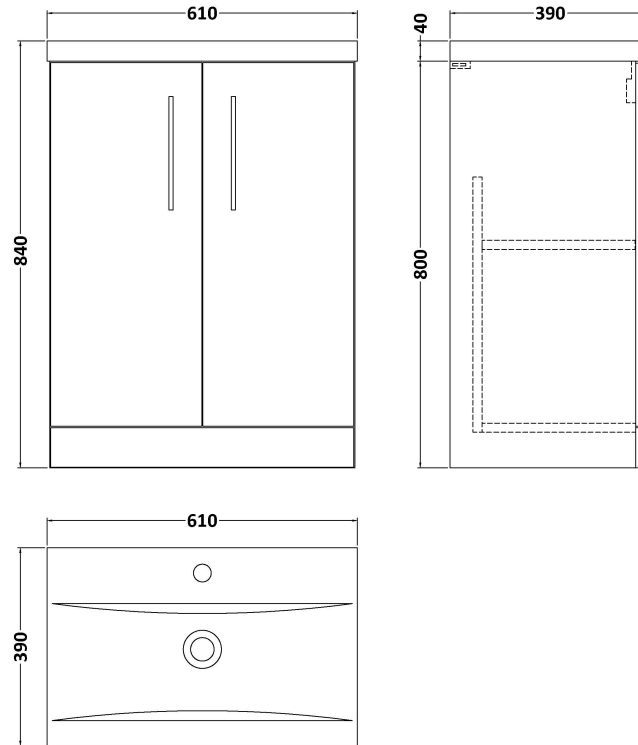

Sales Code: ARN603A

Description: 600 Fs 2-Door Vanity & Basin 1

Packaging Details

Barcode: 5056462614915

Sales Code: NVF603N

Description: 600 Fs 2-Door Unit (365 Deep)

Product Dimensions

Height (mm):	800
Width (mm):	600
Depth (mm):	383
Nett Weight (kg):	19.5

Packaging Dimensions

Height (mm):	835
Width (mm):	620
Depth (mm):	375
Gross Weight (kg):	20

Packaging Data

Box Colour:	Brown Cardboard Box
Box Qty:	0
Label Size:	0 x 0
Label Colour:	White Label
Label Qty:	0

Outer Box Dimensions (If Applicable)

Height (mm):	
Width (mm):	
Depth (mm):	
Gross Weight (kg):	
Barcode:	5056462660202

Product Details

Country of Origin:	United Kingdom
Fitting Instruction:	No
CE & UKCA:	N/A
FSC Certified Materials:	Yes
Colour:	Black Woodgrain
Construction Method:	Cam & Wood Dowel
Construction Type:	Rigid
Cabinet Finish:	MFC Textured Woodgrain
Fascia Finish:	MFC Textured Woodgrain
Cabinet Thickness (mm):	18
Fascia Thickness (mm):	18
Drawer Included:	No
Drawer Type:	Not Applicable
No of Shelves:	1
Hinge Type:	95 Degree Clip-On Soft Close
Hinge Included:	Yes, Supplied
Adjustable Legs:	No, Not Required
Fixings Included:	Yes
Handle Style:	Contemporary
Waste Shroud:	No
Handle Included:	Yes, Supplied
Handle Type:	D-Shape

Sales Code: NVM013

Description: 600 Mid-Edged Basin 1 Th

Product Dimensions

Height (mm):	0
Width (mm):	0
Depth (mm):	0
Nett Weight (kg):	11

Packaging Dimensions

Height (mm):	200
Width (mm):	410
Depth (mm):	630
Gross Weight (kg):	11