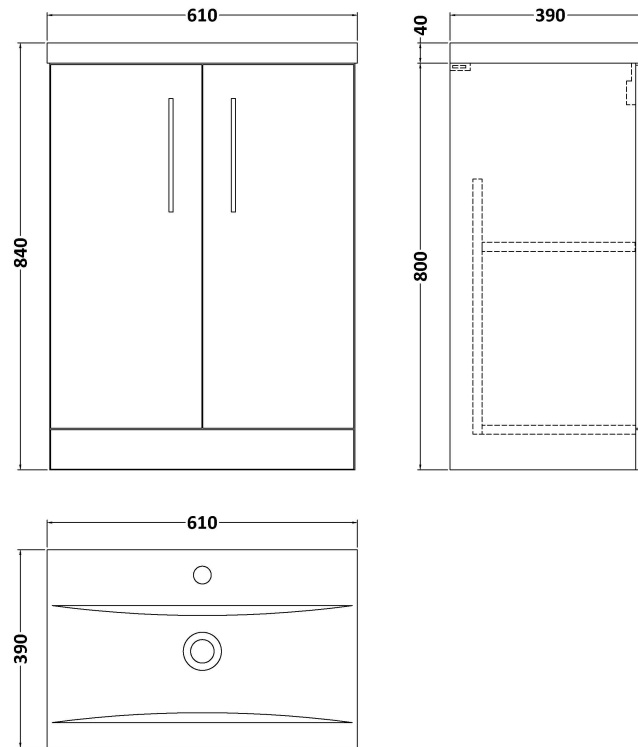

Sales Code: ARN2503A

Description: 600 Fs 2-Door Vanity & Basin 1

Packaging Details

Barcode: 5056462663388