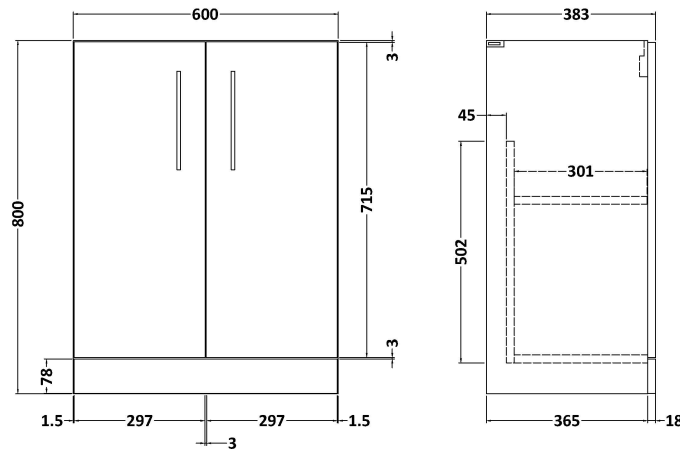

### Product Dimensions

Height (mm):	800
Width (mm):	600
Depth (mm):	383
Nett Weight (kg):	19.5

### Packaging Dimensions

Height (mm):	835
Width (mm):	620
Depth (mm):	375
Gross Weight (kg):	20

### Outer Box Dimensions (If Applicable)

Height (mm):	
Width (mm):	
Depth (mm):	
Gross Weight (kg):	
Barcode:	5056462659985

### Packaging Dimensions

Height (mm):	200
Width (mm):	410
Depth (mm):	630
Gross Weight (kg):	11