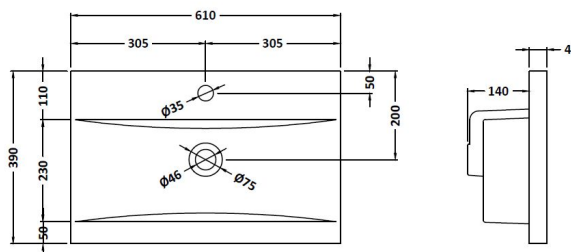

Packaging Dimensions

Height (mm):	835
Width (mm):	620
Depth (mm):	375
Gross Weight (kg):	20

Packaging Data

Box Colour:	Brown Cardboard Box - Printed
Box Qty:	0
Label Size:	0 x 0
Label Colour:	White Label
Label Qty:	0

Outer Box Dimensions (If Applicable)

Height (mm):	
Width (mm):	
Depth (mm):	
Gross Weight (kg):	
Barcode:	5056678402610

Product Details

Country of Origin:	China
Fitting Instruction:	Yes
CE & UKCA:	N/A
FSC Certified Materials:	Yes
Colour:	Satin Anthracite
Construction Method:	Cam & Wood Dowel
Construction Type:	Rigid
Cabinet Finish:	MFC Painted Matt
Fascia Finish:	Mdf Painted Matt
Cabinet Thickness (mm):	16
Fascia Thickness (mm):	18
Drawer Included:	No
Drawer Type:	Not Applicable
No of Shelves:	1
Hinge Type:	95 Degree Soft Close
Hinge Included:	Yes, Supplied
Adjustable Legs:	No, Not Required
Fixings Included:	Yes
Handle Style:	Contemporary
Waste Shroud:	No
Handle Included:	Yes, Supplied
Handle Type:	D-Shape

Sales Code: NVM013

Description: 600 Mid-Edged Basin 1 Th

Product Dimensions

Height (mm):	0
Width (mm):	0
Depth (mm):	0
Nett Weight (kg):	11

Packaging Dimensions

Height (mm):	200
Width (mm):	410
Depth (mm):	630
Gross Weight (kg):	11

Packaging Data

Box Colour:	Brown Cardboard Box - Printed
Box Qty:	0
Label Size:	0 x 0
Label Colour:	White Label
Label Qty:	0

Outer Box Dimensions (If Applicable)

Height (mm):	
Width (mm):	
Depth (mm):	
Gross Weight (kg):	
Barcode:	5055369043415