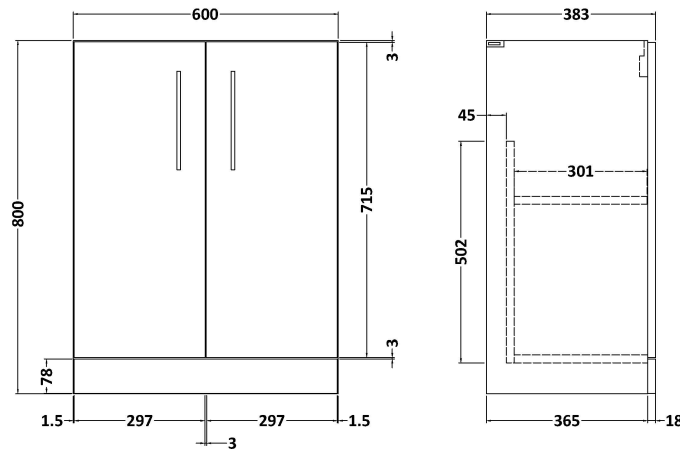

Sales Code: ARN1403A

Description: 600 Fs 2-Door Vanity & Basin 1

Packaging Details

Barcode: 5056678414149

Sales Code: NVF1403F

Description: 600 Fs 2-Door Unit (365 Deep)

Product Dimensions

Height (mm):	800
Width (mm):	600
Depth (mm):	383
Nett Weight (kg):	19.5

Packaging Dimensions

Height (mm):	835
Width (mm):	620
Depth (mm):	375
Gross Weight (kg):	20

Packaging Data

Box Colour:	Brown Cardboard Box - Printed
Box Qty:	0
Label Size:	0 x 0
Label Colour:	White Label
Label Qty:	0

Outer Box Dimensions (If Applicable)

Height (mm):	
Width (mm):	
Depth (mm):	
Gross Weight (kg):	
Barcode:	5056678402610

Product Details

Country of Origin:	China
Fitting Instruction:	Yes
CE & UKCA:	N/A
FSC Certified Materials:	Yes
Colour:	Satin Anthracite
Construction Method:	Cam & Wood Dowel
Construction Type:	Rigid
Cabinet Finish:	MFC Painted Matt
Fascia Finish:	Mdf Painted Matt
Cabinet Thickness (mm):	16
Fascia Thickness (mm):	18
Drawer Included:	No
Drawer Type:	Not Applicable
No of Shelves:	1
Hinge Type:	95 Degree Soft Close
Hinge Included:	Yes, Supplied
Adjustable Legs:	No, Not Required
Fixings Included:	Yes
Handle Style:	Contemporary
Waste Shroud:	No
Handle Included:	Yes, Supplied
Handle Type:	D-Shape

Sales Code: NVM013

Description: 600 Mid-Edged Basin 1 Th

Product Dimensions

Height (mm):	0
Width (mm):	0
Depth (mm):	0
Nett Weight (kg):	11

Packaging Dimensions

Height (mm):	200
Width (mm):	410
Depth (mm):	630
Gross Weight (kg):	11