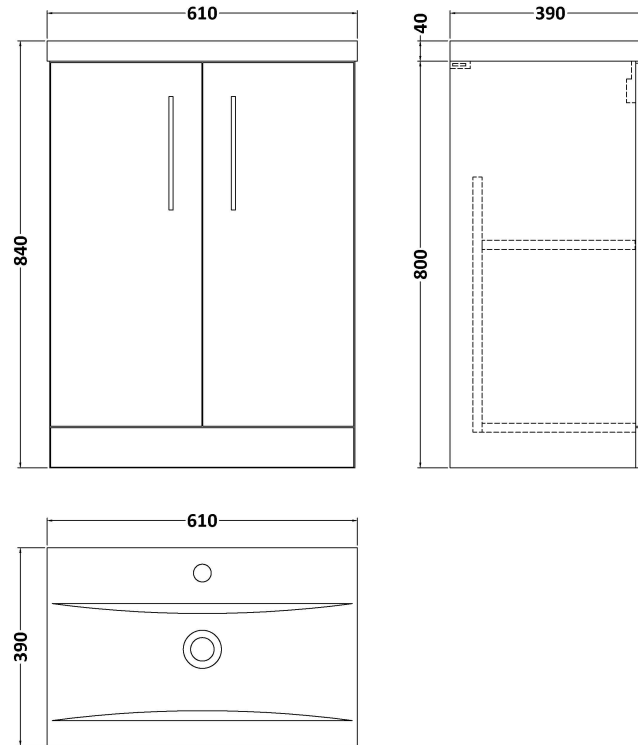

Sales Code: ARN1403A

Description: 600 Fs 2-Door Vanity & Basin 1

Packaging Details

Barcode: 5056678414149

Sales Code: NVF1403F

Description: 600 Fs 2-Door Unit (365 Deep)

Product Dimensions

Height (mm):	800
Width (mm):	600
Depth (mm):	383
Nett Weight (kg):	19.5

Packaging Dimensions

Height (mm):	835
Width (mm):	620
Depth (mm):	375
Gross Weight (kg):	20

Packaging Data

Box Colour:	Brown Cardboard Box - Printed
Box Qty:	0
Label Size:	0 x 0
Label Colour:	White Label
Label Qty:	0

Outer Box Dimensions (If Applicable)

Height (mm):	
Width (mm):	
Depth (mm):	
Gross Weight (kg):	
Barcode:	5056678402610

Product Details

Country of Origin:	China
Fitting Instruction:	Yes
CE & UKCA:	N/A
FSC Certified Materials:	Yes
Colour:	Satin Anthracite
Construction Method:	Cam & Wood Dowel
Construction Type:	Rigid
Cabinet Finish:	MFC Painted Matt
Fascia Finish:	Mdf Painted Matt
Cabinet Thickness (mm):	16
Fascia Thickness (mm):	18
Drawer Included:	No
Drawer Type:	Not Applicable
No of Shelves:	1
Hinge Type:	95 Degree Soft Close
Hinge Included:	Yes, Supplied
Adjustable Legs:	No, Not Required
Fixings Included:	Yes
Handle Style:	Contemporary
Waste Shroud:	No
Handle Included:	Yes, Supplied
Handle Type:	D-Shape

Sales Code: NVM013

Description: 600 Mid-Edged Basin 1 Th

Product Dimensions

Height (mm):	0
Width (mm):	0
Depth (mm):	0
Nett Weight (kg):	11

Packaging Dimensions

Height (mm):	200
Width (mm):	410
Depth (mm):	630
Gross Weight (kg):	11