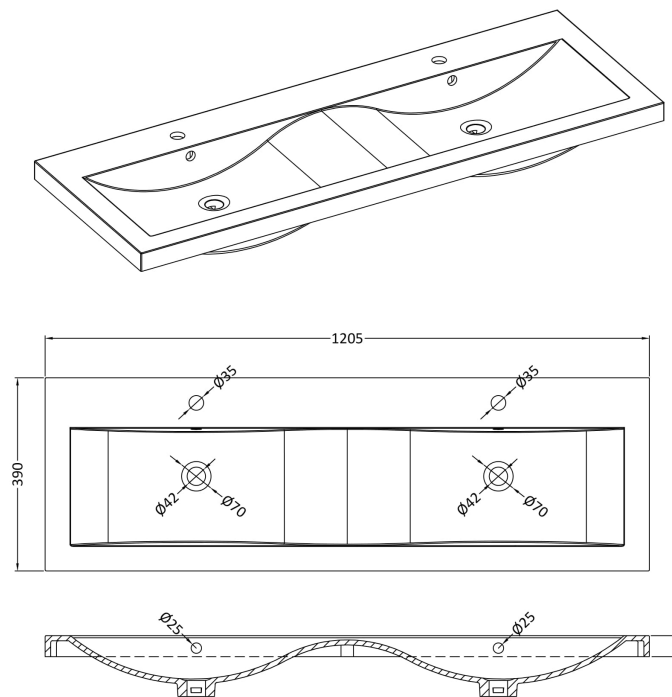

Sales Code: CBM424

Description: Double Ceramic Basin 1208X392

Product Dimensions

Height (mm):	0
Width (mm):	0
Depth (mm):	0
Nett Weight (kg):	27

Packaging Dimensions

Height (mm):	205
Width (mm):	1270
Depth (mm):	510
Gross Weight (kg):	27

Packaging Data

Box Colour:	Brown Cardboard Box - Printed
Box Qty:	0
Label Size:	0 x 0
Label Colour:	White Label
Label Qty:	0

Outer Box Dimensions (If Applicable)

Height (mm):	
Width (mm):	
Depth (mm):	
Gross Weight (kg):	
Barcode:	5056211875826

Product Details

Country of Origin:	China
Fitting Instruction:	No
Certification: CE & UKCA:	No
WRAS:	N/A
WRAS No:	N/A
Product Material:	Vitreous China
Fixing Supplied:	No

Pans/Bidets: Trap Style: Not Applicable Includes Seat: Not Applicable

Basins: Tap Hole: Two Tapholes Chain Stay Hole: No
Template: Not Required Waste Type Req: Slotted
Overflow Inc: Yes Overflow Cover: Yes
Inner Bowl Depth (mm): 103 mm