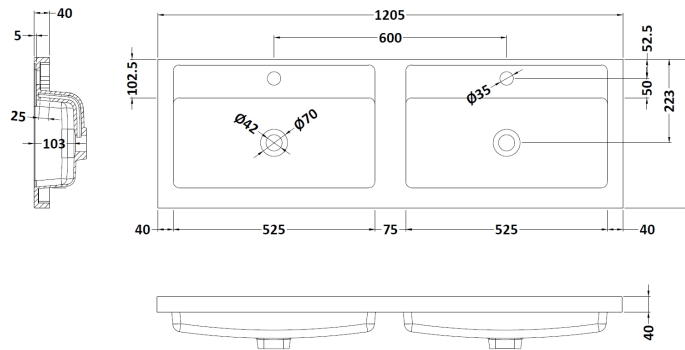

Sales Code: PMB424

Description: Double Polymarble Basin 1205 X 390

Product Dimensions

Height (mm):	390
Width (mm):	1205
Depth (mm):	157
Nett Weight (kg):	18.12

Packaging Dimensions

Height (mm):	100
Width (mm):	1205
Depth (mm):	400
Gross Weight (kg):	18.12

Packaging Data

Box Colour:	Brown Cardboard Box - Printed
Box Qty:	1
Label Size:	100 x 50
Label Colour:	White Label
Label Qty:	2

Outer Box Dimensions (If Applicable)

Height (mm):	
Width (mm):	
Depth (mm):	
Gross Weight (kg):	
Barcode:	5056211815136

Product Details

Country of Origin:	China
Fitting Instruction:	No
Certification: CE & UKCA:	No
WRAS:	N/A
WRAS No:	N/A
Product Material:	Polymarble
Fixing Supplied:	No

Pans/Bidets: Trap Style: Not Applicable Includes Seat: Not Applicable

Basins: Tap Hole: Two Tapholes Chain Stay Hole: No
Template: Not Required Waste Type Req: Slotted
Overflow Inc: Yes Overflow Cover: Yes
Inner Bowl Depth (mm): 103 mm