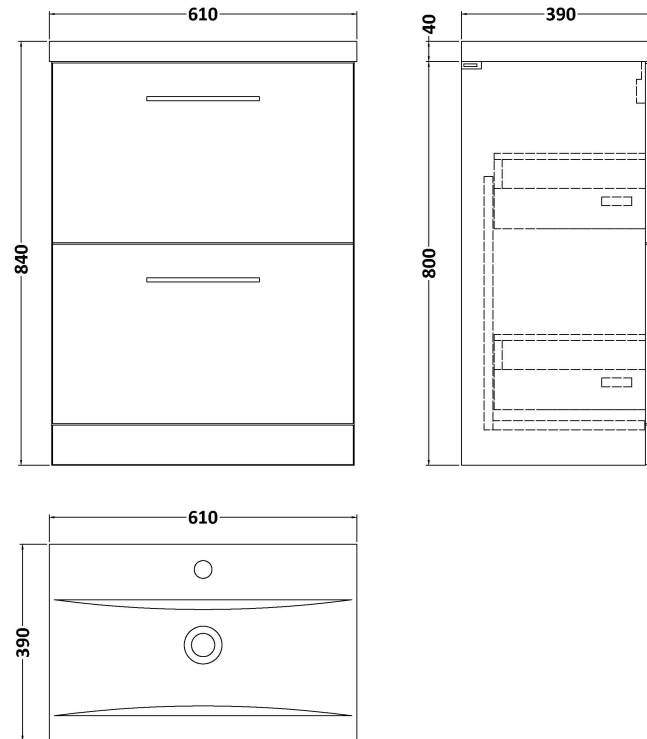

Sales Code: ARN833A

Description: 600 Fs 2-Drawer Vanity & Basin 1

Packaging Details

Barcode: 5056462666778

Sales Code: NVF833

Description: 600 Fs 2-Drawer Unit (365 Deep)

Product Dimensions

Height (mm):	800
Width (mm):	600
Depth (mm):	383
Nett Weight (kg):	26

Packaging Dimensions

Height (mm):	835
Width (mm):	632
Depth (mm):	391
Gross Weight (kg):	26.5

Packaging Data

Box Colour:	Brown Cardboard Box - Printed	
Box Qty:	0	
Label Size:	0 x 0	
Label Colour:	White Label	
Label Qty:	0	

Outer Box Dimensions (If Applicable)

Height (mm):	
Width (mm):	
Depth (mm):	
Gross Weight (kg):	
Barcode:	5056462660660

Product Details

Country of Origin:	China
Fitting Instruction:	No
CE & UKCA:	N/A
FSC Certified Materials:	Yes
Colour:	Satin Green
Construction Method:	Cam & Wood Dowel
Construction Type:	Rigid
Cabinet Finish:	MFC Painted Matt
Fascia Finish:	Mdf Painted Matt
Cabinet Thickness (mm):	16
Fascia Thickness (mm):	18
Drawer Included:	Yes
Drawer Type:	80mm High Metal S/C Inc Galler
No of Shelves:	0
Hinge Type:	Not Applicable
Hinge Included:	Not Applicable
Adjustable Legs:	No, Not Required
Fixings Included:	Yes
Handle Style:	Contemporary
Waste Shroud:	Yes
Handle Included:	Yes, Supplied
Handle Type:	D-Shape

Sales Code: NVM013

Description: 600 Mid-Edged Basin 1 Th

Product Dimensions

Height (mm):	0
Width (mm):	0
Depth (mm):	0
Nett Weight (kg):	11

Packaging Dimensions

Height (mm):	200
Width (mm):	410
Depth (mm):	630
Gross Weight (kg):	11