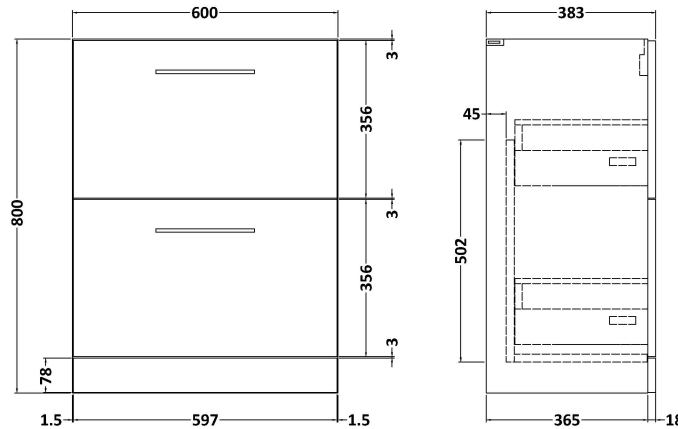

Sales Code: ARN833A

Description: 600 Fs 2-Drawer Vanity & Basin 1

Packaging Details

Barcode: 5056462666778

Sales Code: NVF833

Description: 600 Fs 2-Drawer Unit (365 Deep)

Product Dimensions

Height (mm):	800
Width (mm):	600
Depth (mm):	383
Nett Weight (kg):	26

Packaging Dimensions

Height (mm):	835
Width (mm):	632
Depth (mm):	391
Gross Weight (kg):	26.5

Packaging Data

Box Colour:	Brown Cardboard Box - Printed	
Box Qty:	0	
Label Size:	0 x 0	
Label Colour:	White Label	
Label Qty:	0	

Outer Box Dimensions (If Applicable)

Height (mm):	
Width (mm):	
Depth (mm):	
Gross Weight (kg):	
Barcode:	5056462660660

Product Details

Country of Origin:	China
Fitting Instruction:	No
CE & UKCA:	N/A
FSC Certified Materials:	Yes
Colour:	Satin Green
Construction Method:	Cam & Wood Dowel
Construction Type:	Rigid
Cabinet Finish:	MFC Painted Matt
Fascia Finish:	Mdf Painted Matt
Cabinet Thickness (mm):	16
Fascia Thickness (mm):	18
Drawer Included:	Yes
Drawer Type:	80mm High Metal S/C Inc Galler
No of Shelves:	0
Hinge Type:	Not Applicable
Hinge Included:	Not Applicable
Adjustable Legs:	No, Not Required
Fixings Included:	Yes
Handle Style:	Contemporary
Waste Shroud:	Yes
Handle Included:	Yes, Supplied
Handle Type:	D-Shape

Sales Code: NVM013

Description: 600 Mid-Edged Basin 1 Th

Product Dimensions

Height (mm):	0
Width (mm):	0
Depth (mm):	0
Nett Weight (kg):	11

Packaging Dimensions

Height (mm):	200
Width (mm):	410
Depth (mm):	630
Gross Weight (kg):	11