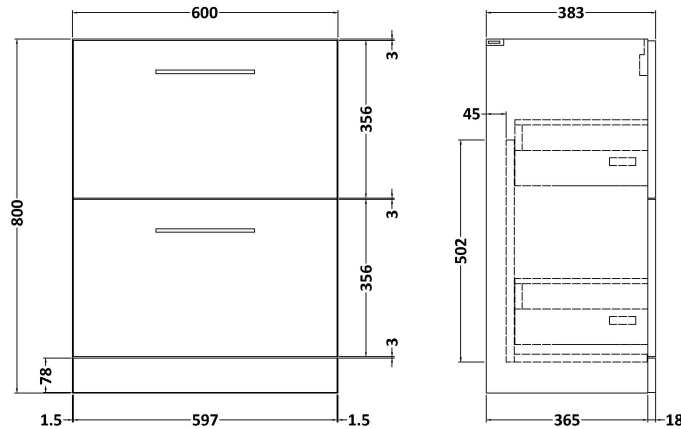

Sales Code: ARN1733A

Description: 600 Fs 2-Drawer Vanity & Basin 1

Packaging Details

Barcode: 5056462666891

Sales Code: NVF1733

Description: 600 Fs 2-Drawer Unit (365 Deep)

Product Dimensions

Height (mm):	800
Width (mm):	600
Depth (mm):	383
Nett Weight (kg):	26

Packaging Dimensions

Height (mm):	835
Width (mm):	632
Depth (mm):	391
Gross Weight (kg):	26.5

Packaging Data

Box Colour:	Brown Cardboard Box
Box Qty:	0
Label Size:	0 x 0
Label Colour:	White Label
Label Qty:	0

Outer Box Dimensions (If Applicable)

Height (mm):	
Width (mm):	
Depth (mm):	
Gross Weight (kg):	
Barcode:	5056462660707

Product Details

Country of Origin:	United Kingdom
Fitting Instruction:	No
CE & UKCA:	N/A
FSC Certified Materials:	Yes
Colour:	Electric Blue
Construction Method:	Cam & Wood Dowel
Construction Type:	Rigid
Cabinet Finish:	MFC Smooth Matt
Fascia Finish:	MFC Smooth Matt
Cabinet Thickness (mm):	18
Fascia Thickness (mm):	18
Drawer Included:	Yes
Drawer Type:	80mm High Metal S/C Inc Galler
No of Shelves:	0
Hinge Type:	Not Applicable
Hinge Included:	Not Applicable
Adjustable Legs:	No, Not Required
Fixings Included:	Yes
Handle Style:	Contemporary
Waste Shroud:	Yes
Handle Included:	Yes, Supplied
Handle Type:	D-Shape

Sales Code: NVM013

Description: 600 Mid-Edged Basin 1 Th

Product Dimensions

Height (mm):	0
Width (mm):	0
Depth (mm):	0
Nett Weight (kg):	11

Packaging Dimensions

Height (mm):	200
Width (mm):	410
Depth (mm):	630
Gross Weight (kg):	11