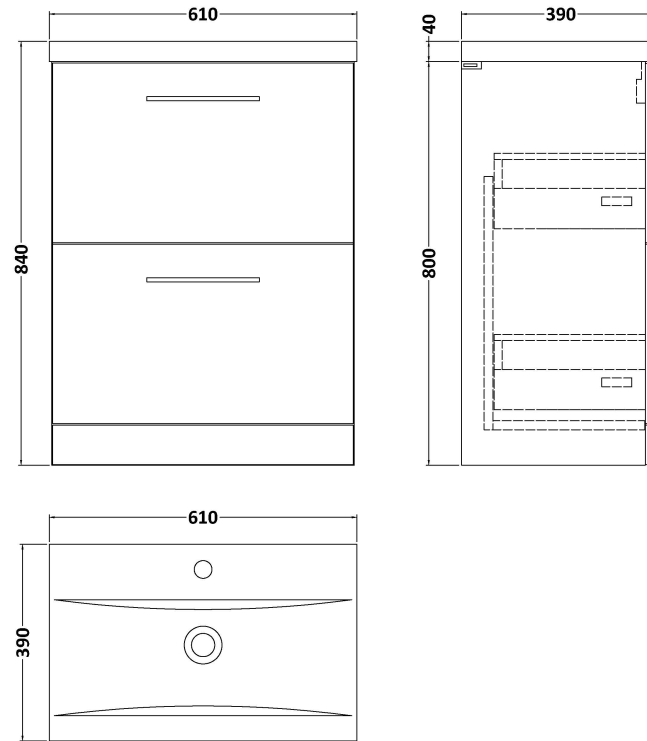

Sales Code: ARN1733A

Description: 600 Fs 2-Drawer Vanity & Basin 1

Packaging Details

Barcode: 5056462666891

Sales Code: NVF1733

Description: 600 Fs 2-Drawer Unit (365 Deep)

Product Dimensions

Height (mm):	800
Width (mm):	600
Depth (mm):	383
Nett Weight (kg):	26

Packaging Dimensions

Height (mm):	835
Width (mm):	632
Depth (mm):	391
Gross Weight (kg):	26.5

Packaging Data

Box Colour:	Brown Cardboard Box
Box Qty:	0
Label Size:	0 x 0
Label Colour:	White Label
Label Qty:	0

Outer Box Dimensions (If Applicable)

Height (mm):	
Width (mm):	
Depth (mm):	
Gross Weight (kg):	
Barcode:	5056462660707

Product Details

Country of Origin:	United Kingdom
Fitting Instruction:	No
CE & UKCA:	N/A
FSC Certified Materials:	Yes
Colour:	Electric Blue
Construction Method:	Cam & Wood Dowel
Construction Type:	Rigid
Cabinet Finish:	MFC Smooth Matt
Fascia Finish:	MFC Smooth Matt
Cabinet Thickness (mm):	18
Fascia Thickness (mm):	18
Drawer Included:	Yes
Drawer Type:	80mm High Metal S/C Inc Galler
No of Shelves:	0
Hinge Type:	Not Applicable
Hinge Included:	Not Applicable
Adjustable Legs:	No, Not Required
Fixings Included:	Yes
Handle Style:	Contemporary
Waste Shroud:	Yes
Handle Included:	Yes, Supplied
Handle Type:	D-Shape

Sales Code: NVM013

Description: 600 Mid-Edged Basin 1 Th

Product Dimensions

Height (mm):	0
Width (mm):	0
Depth (mm):	0
Nett Weight (kg):	11

Packaging Dimensions

Height (mm):	200
Width (mm):	410
Depth (mm):	630
Gross Weight (kg):	11