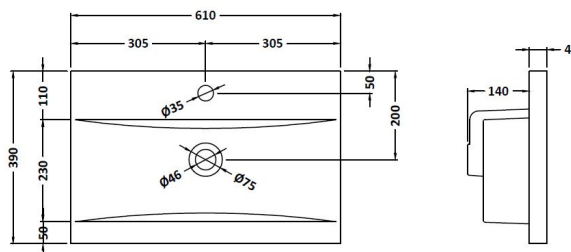

Packaging Dimensions

Height (mm):	835
Width (mm):	632
Depth (mm):	391
Gross Weight (kg):	26.5

Packaging Data

Box Colour:	Brown Cardboard Box
Box Qty:	0
Label Size:	0 x 0
Label Colour:	White Label
Label Qty:	0

Outer Box Dimensions (If Applicable)

Height (mm):	
Width (mm):	
Depth (mm):	
Gross Weight (kg):	
Barcode:	5056462660707

Product Details

Country of Origin:	United Kingdom
Fitting Instruction:	No
CE & UKCA:	N/A
FSC Certified Materials:	Yes
Colour:	Electric Blue
Construction Method:	Cam & Wood Dowel
Construction Type:	Rigid
Cabinet Finish:	MFC Smooth Matt
Fascia Finish:	MFC Smooth Matt
Cabinet Thickness (mm):	18
Fascia Thickness (mm):	18
Drawer Included:	Yes
Drawer Type:	80mm High Metal S/C Inc Galler
No of Shelves:	0
Hinge Type:	Not Applicable
Hinge Included:	Not Applicable
Adjustable Legs:	No, Not Required
Fixings Included:	Yes
Handle Style:	Contemporary
Waste Shroud:	Yes
Handle Included:	Yes, Supplied
Handle Type:	D-Shape

Sales Code: NVM013

Description: 600 Mid-Edged Basin 1 Th

Product Dimensions

Height (mm):	0
Width (mm):	0
Depth (mm):	0
Nett Weight (kg):	11

Packaging Dimensions

Height (mm):	200
Width (mm):	410
Depth (mm):	630
Gross Weight (kg):	11

Packaging Data

Box Colour:	Brown Cardboard Box - Printed
Box Qty:	0
Label Size:	0 x 0
Label Colour:	White Label
Label Qty:	0

Outer Box Dimensions (If Applicable)

Height (mm):	
Width (mm):	
Depth (mm):	
Gross Weight (kg):	
Barcode:	5055369043415