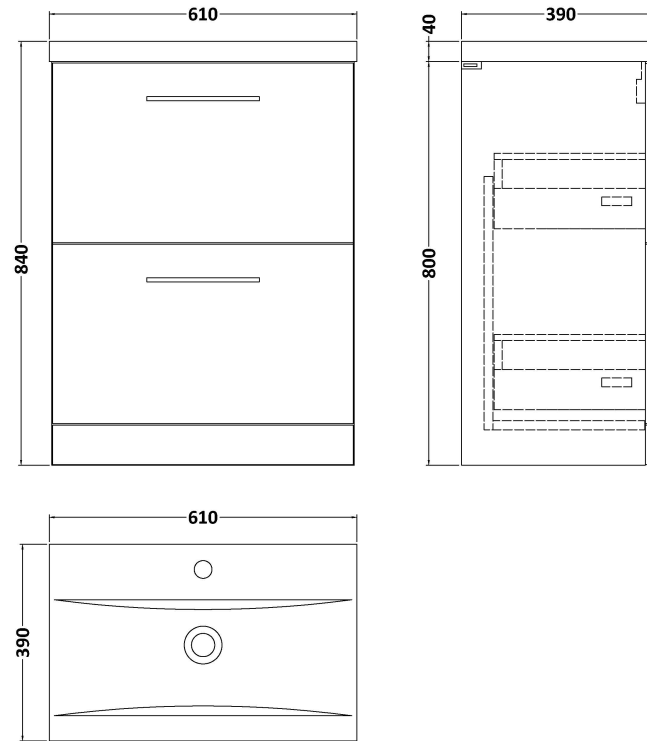

Sales Code: ARN533A

Description: 600 Fs 2-Drawer Vanity & Basin 1

Packaging Details

Barcode: 5056462666860

Sales Code: NVF533N

Description: 600 Fs 2-Drawer Unit (365 Deep)

Product Dimensions

Height (mm):	800
Width (mm):	600
Depth (mm):	383
Nett Weight (kg):	26

Packaging Dimensions

Height (mm):	835
Width (mm):	632
Depth (mm):	391
Gross Weight (kg):	26.5

Packaging Data

Box Colour:	Brown Cardboard Box
Box Qty:	0
Label Size:	0 x 0
Label Colour:	White Label
Label Qty:	0

Outer Box Dimensions (If Applicable)

Height (mm):	
Width (mm):	
Depth (mm):	
Gross Weight (kg):	
Barcode:	5056462660691

Product Details

Country of Origin:	United Kingdom
Fitting Instruction:	No
CE & UKCA:	N/A
FSC Certified Materials:	Yes
Colour:	Anthracite Woodgrain
Construction Method:	Cam & Wood Dowel
Construction Type:	Rigid
Cabinet Finish:	MFC Textured Woodgrain
Fascia Finish:	MFC Textured Woodgrain
Cabinet Thickness (mm):	18
Fascia Thickness (mm):	18
Drawer Included:	Yes
Drawer Type:	80mm High Metal S/C Inc Galler
No of Shelves:	0
Hinge Type:	Not Applicable
Hinge Included:	Not Applicable
Adjustable Legs:	No, Not Required
Fixings Included:	Yes
Handle Style:	Contemporary
Waste Shroud:	Yes
Handle Included:	Yes, Supplied
Handle Type:	D-Shape

Sales Code: NVM013

Description: 600 Mid-Edged Basin 1 Th

Product Dimensions

Height (mm):	0
Width (mm):	0
Depth (mm):	0
Nett Weight (kg):	11

Packaging Dimensions

Height (mm):	200
Width (mm):	410
Depth (mm):	630
Gross Weight (kg):	11