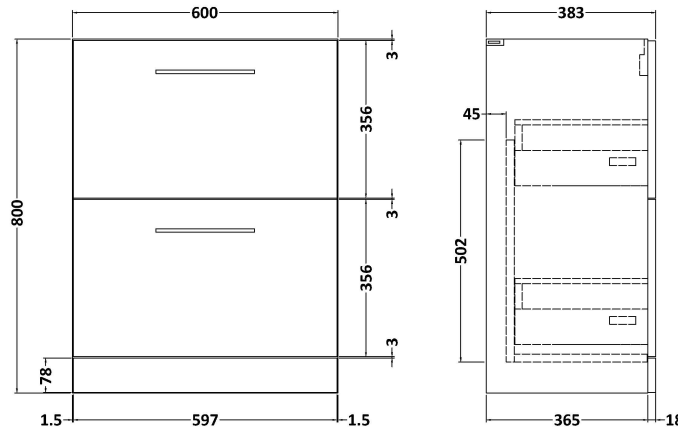

Sales Code: ARN533A

Description: 600 Fs 2-Drawer Vanity & Basin 1

Packaging Details

Barcode: 5056462666860

Sales Code: NVF533N

Description: 600 Fs 2-Drawer Unit (365 Deep)

Product Dimensions

Height (mm):	800
Width (mm):	600
Depth (mm):	383
Nett Weight (kg):	26

Packaging Dimensions

Height (mm):	835
Width (mm):	632
Depth (mm):	391
Gross Weight (kg):	26.5

Packaging Data

Box Colour:	Brown Cardboard Box
Box Qty:	0
Label Size:	0 x 0
Label Colour:	White Label
Label Qty:	0

Outer Box Dimensions (If Applicable)

Height (mm):	
Width (mm):	
Depth (mm):	
Gross Weight (kg):	
Barcode:	5056462660691

Product Details

Country of Origin:	United Kingdom
Fitting Instruction:	No
CE & UKCA:	N/A
FSC Certified Materials:	Yes
Colour:	Anthracite Woodgrain
Construction Method:	Cam & Wood Dowel
Construction Type:	Rigid
Cabinet Finish:	MFC Textured Woodgrain
Fascia Finish:	MFC Textured Woodgrain
Cabinet Thickness (mm):	18
Fascia Thickness (mm):	18
Drawer Included:	Yes
Drawer Type:	80mm High Metal S/C Inc Galler
No of Shelves:	0
Hinge Type:	Not Applicable
Hinge Included:	Not Applicable
Adjustable Legs:	No, Not Required
Fixings Included:	Yes
Handle Style:	Contemporary
Waste Shroud:	Yes
Handle Included:	Yes, Supplied
Handle Type:	D-Shape

Sales Code: NVM013

Description: 600 Mid-Edged Basin 1 Th

Product Dimensions

Height (mm):	0
Width (mm):	0
Depth (mm):	0
Nett Weight (kg):	11

Packaging Dimensions

Height (mm):	200
Width (mm):	410
Depth (mm):	630
Gross Weight (kg):	11