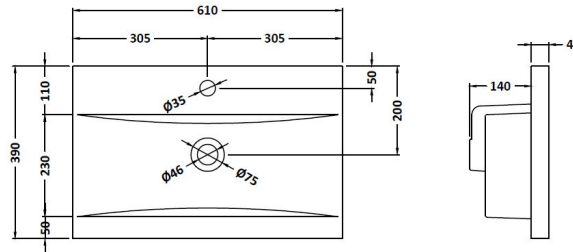

Packaging Dimensions

Height (mm):	835
Width (mm):	632
Depth (mm):	391
Gross Weight (kg):	26.5

Packaging Data

Box Colour:	Brown Cardboard Box
Box Qty:	0
Label Size:	0 x 0
Label Colour:	White Label
Label Qty:	0

Outer Box Dimensions (If Applicable)

Height (mm):	
Width (mm):	
Depth (mm):	
Gross Weight (kg):	
Barcode:	5056462660691

Product Details

Country of Origin:	United Kingdom
Fitting Instruction:	No
CE & UKCA:	N/A
FSC Certified Materials:	Yes
Colour:	Anthracite Woodgrain
Construction Method:	Cam & Wood Dowel
Construction Type:	Rigid
Cabinet Finish:	MFC Textured Woodgrain
Fascia Finish:	MFC Textured Woodgrain
Cabinet Thickness (mm):	18
Fascia Thickness (mm):	18
Drawer Included:	Yes
Drawer Type:	80mm High Metal S/C Inc Galler
No of Shelves:	0
Hinge Type:	Not Applicable
Hinge Included:	Not Applicable
Adjustable Legs:	No, Not Required
Fixings Included:	Yes
Handle Style:	Contemporary
Waste Shroud:	Yes
Handle Included:	Yes, Supplied
Handle Type:	D-Shape

Sales Code: NVM013

Description: 600 Mid-Edged Basin 1 Th

Product Dimensions

Height (mm):	0
Width (mm):	0
Depth (mm):	0
Nett Weight (kg):	11

Packaging Dimensions

Height (mm):	200
Width (mm):	410
Depth (mm):	630
Gross Weight (kg):	11

Packaging Data

Box Colour:	Brown Cardboard Box - Printed
Box Qty:	0
Label Size:	0 x 0
Label Colour:	White Label
Label Qty:	0

Outer Box Dimensions (If Applicable)

Height (mm):	
Width (mm):	
Depth (mm):	
Gross Weight (kg):	
Barcode:	5055369043415