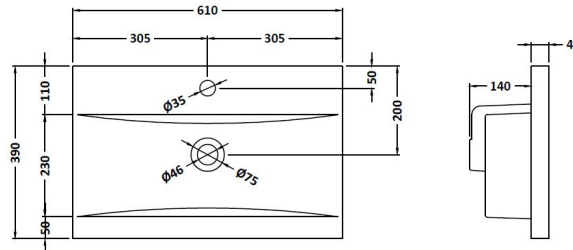

### Product Dimensions

Height (mm):	800
Width (mm):	600
Depth (mm):	383
Nett Weight (kg):	26

### Packaging Dimensions

Height (mm):	835
Width (mm):	632
Depth (mm):	391
Gross Weight (kg):	26.5

### Outer Box Dimensions (If Applicable)

Height (mm):	
Width (mm):	
Depth (mm):	
Gross Weight (kg):	
Barcode:	5056462660684

### Product Dimensions

Height (mm):	0
Width (mm):	0
Depth (mm):	0
Nett Weight (kg):	11