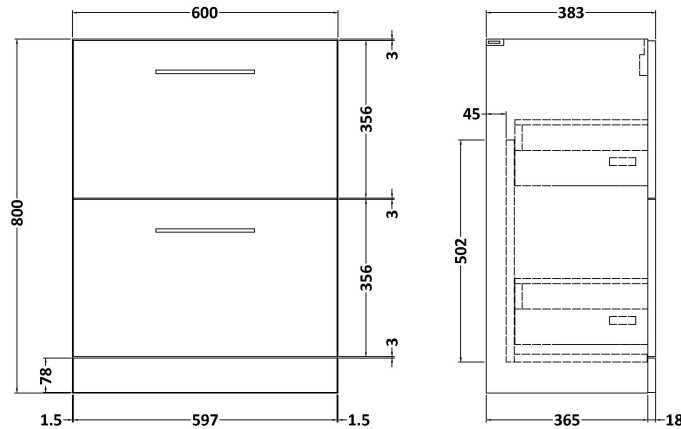

### Product Dimensions

Height (mm):	800
Width (mm):	600
Depth (mm):	383
Nett Weight (kg):	26

### Packaging Dimensions

Height (mm):	835
Width (mm):	632
Depth (mm):	391
Gross Weight (kg):	26.5

### Outer Box Dimensions (If Applicable)

Height (mm):	
Width (mm):	
Depth (mm):	
Gross Weight (kg):	
Barcode:	5056462660684

### Packaging Dimensions

Height (mm):	200
Width (mm):	410
Depth (mm):	630
Gross Weight (kg):	11