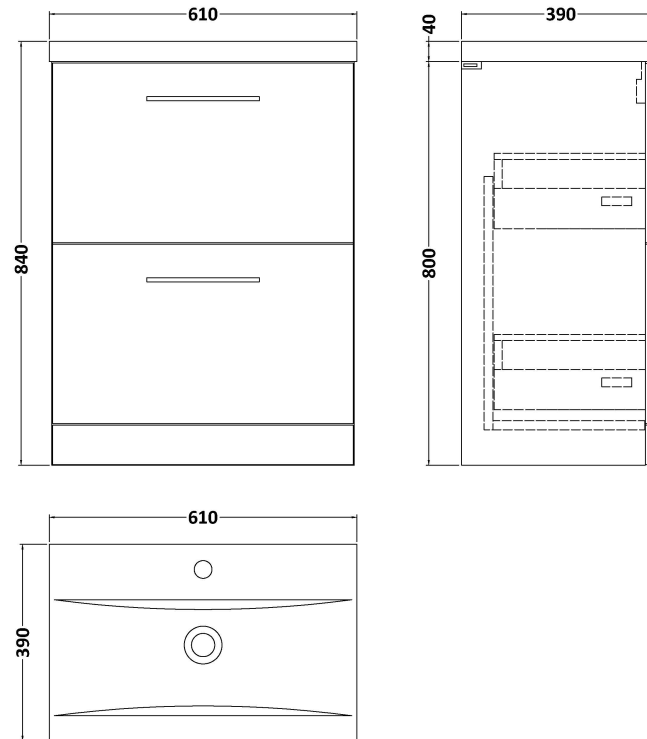

Sales Code: ARN633A

Description: 600 Fs 2-Drawer Vanity & Basin 1

Packaging Details

Barcode: 5056462666839