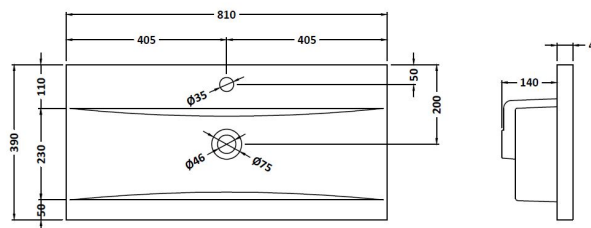

Sales Code: NVM015

Description: 800 Mid Edged Basin 1 Th

Product Dimensions

Height (mm):	0
Width (mm):	0
Depth (mm):	0
Nett Weight (kg):	15

Packaging Dimensions

Height (mm):	210
Width (mm):	410
Depth (mm):	830
Gross Weight (kg):	15

Packaging Data

Box Colour:	Brown Cardboard Box
Box Qty:	0
Label Size:	0 x 0
Label Colour:	White Label
Label Qty:	0

Outer Box Dimensions (If Applicable)

Height (mm):	
Width (mm):	
Depth (mm):	
Gross Weight (kg):	
Barcode:	5055369043422

Product Details

Country of Origin:	China
Fitting Instruction:	No
Certification: CE & UKCA:	No WRAS: N/A WRAS No: N/A
Product Material:	Vitreous China
Fixing Supplied:	No

Pans/Bidets: Trap Style: Not Applicable Includes Seat: Not Applicable

Seats: Seat Type: Not Applicable Material: Not Applicable
Function: Not Included Hinge Type: Not Relevant
Hinge Material: Not Applicable

Cisterns: Operating Type: Not Applicable Fittings: None Included
Lever Type: Not Applicable

Basins: Tap Hole: One Taphole Chain Stay Hole: No
Template: Not Required Waste Type Req: Slotted
Overflow Inc: Not Applicable Overflow Cover: Yes
Inner Bowl Depth (mm): 125mm