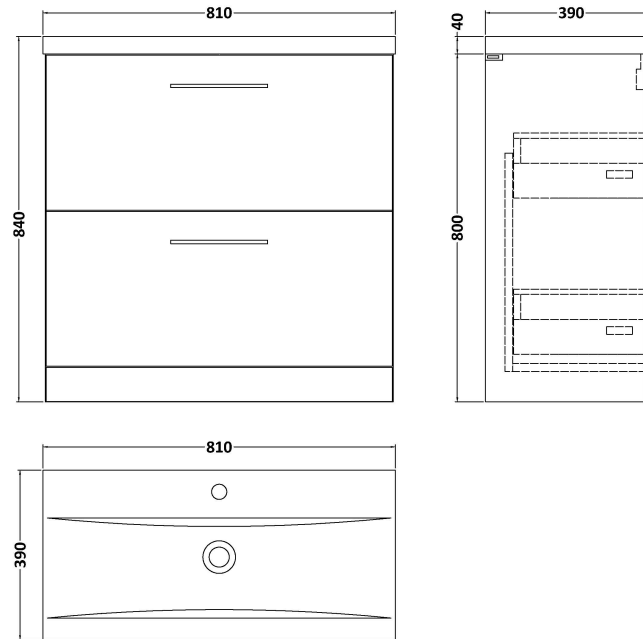

Sales Code: ARN1735A

Description: 800 Fs 2-Drawer Vanity & Basin 1

Packaging Details

Barcode: 5056462667102