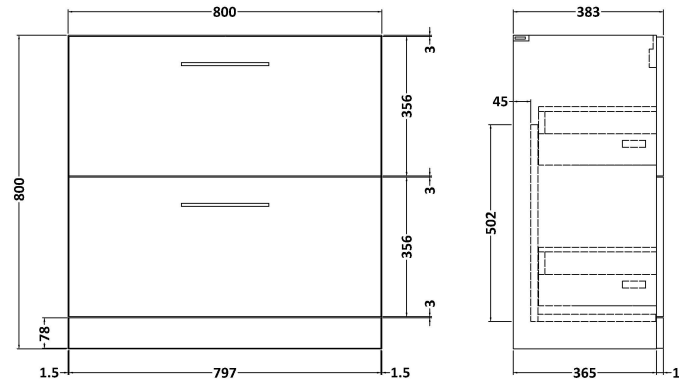

### Product Dimensions

Height (mm):	800
Width (mm):	800
Depth (mm):	383
Nett Weight (kg):	31.5

### Packaging Dimensions

Height (mm):	835
Width (mm):	832
Depth (mm):	391
Gross Weight (kg):	32

### Outer Box Dimensions (If Applicable)

Height (mm):	
Width (mm):	
Depth (mm):	
Gross Weight (kg):	
Barcode:	5056462660776

### Packaging Dimensions

Height (mm):	210
Width (mm):	410
Depth (mm):	830
Gross Weight (kg):	15