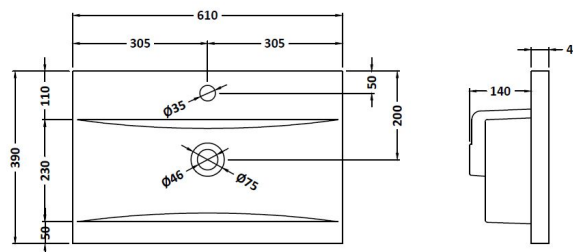

### Product Dimensions

Height (mm):	540
Width (mm):	600
Depth (mm):	383
Nett Weight (kg):	21.5

### Packaging Dimensions

Height (mm):	560
Width (mm):	620
Depth (mm):	405
Gross Weight (kg):	22

### Outer Box Dimensions (If Applicable)

Height (mm):	
Width (mm):	
Depth (mm):	
Gross Weight (kg):	
Barcode:	5056462658063

### Product Dimensions

Height (mm):	0
Width (mm):	0
Depth (mm):	0
Nett Weight (kg):	11