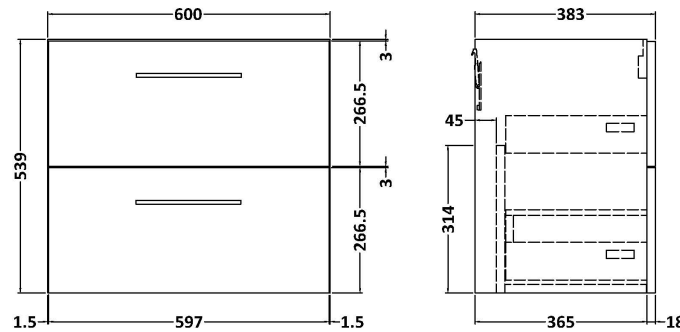

### Product Dimensions

Height (mm):	540
Width (mm):	600
Depth (mm):	383
Nett Weight (kg):	21.5

### Packaging Dimensions

Height (mm):	560
Width (mm):	620
Depth (mm):	405
Gross Weight (kg):	22

### Outer Box Dimensions (If Applicable)

Height (mm):	
Width (mm):	
Depth (mm):	
Gross Weight (kg):	
Barcode:	5056462658063

### Packaging Dimensions

Height (mm):	200
Width (mm):	410
Depth (mm):	630
Gross Weight (kg):	11